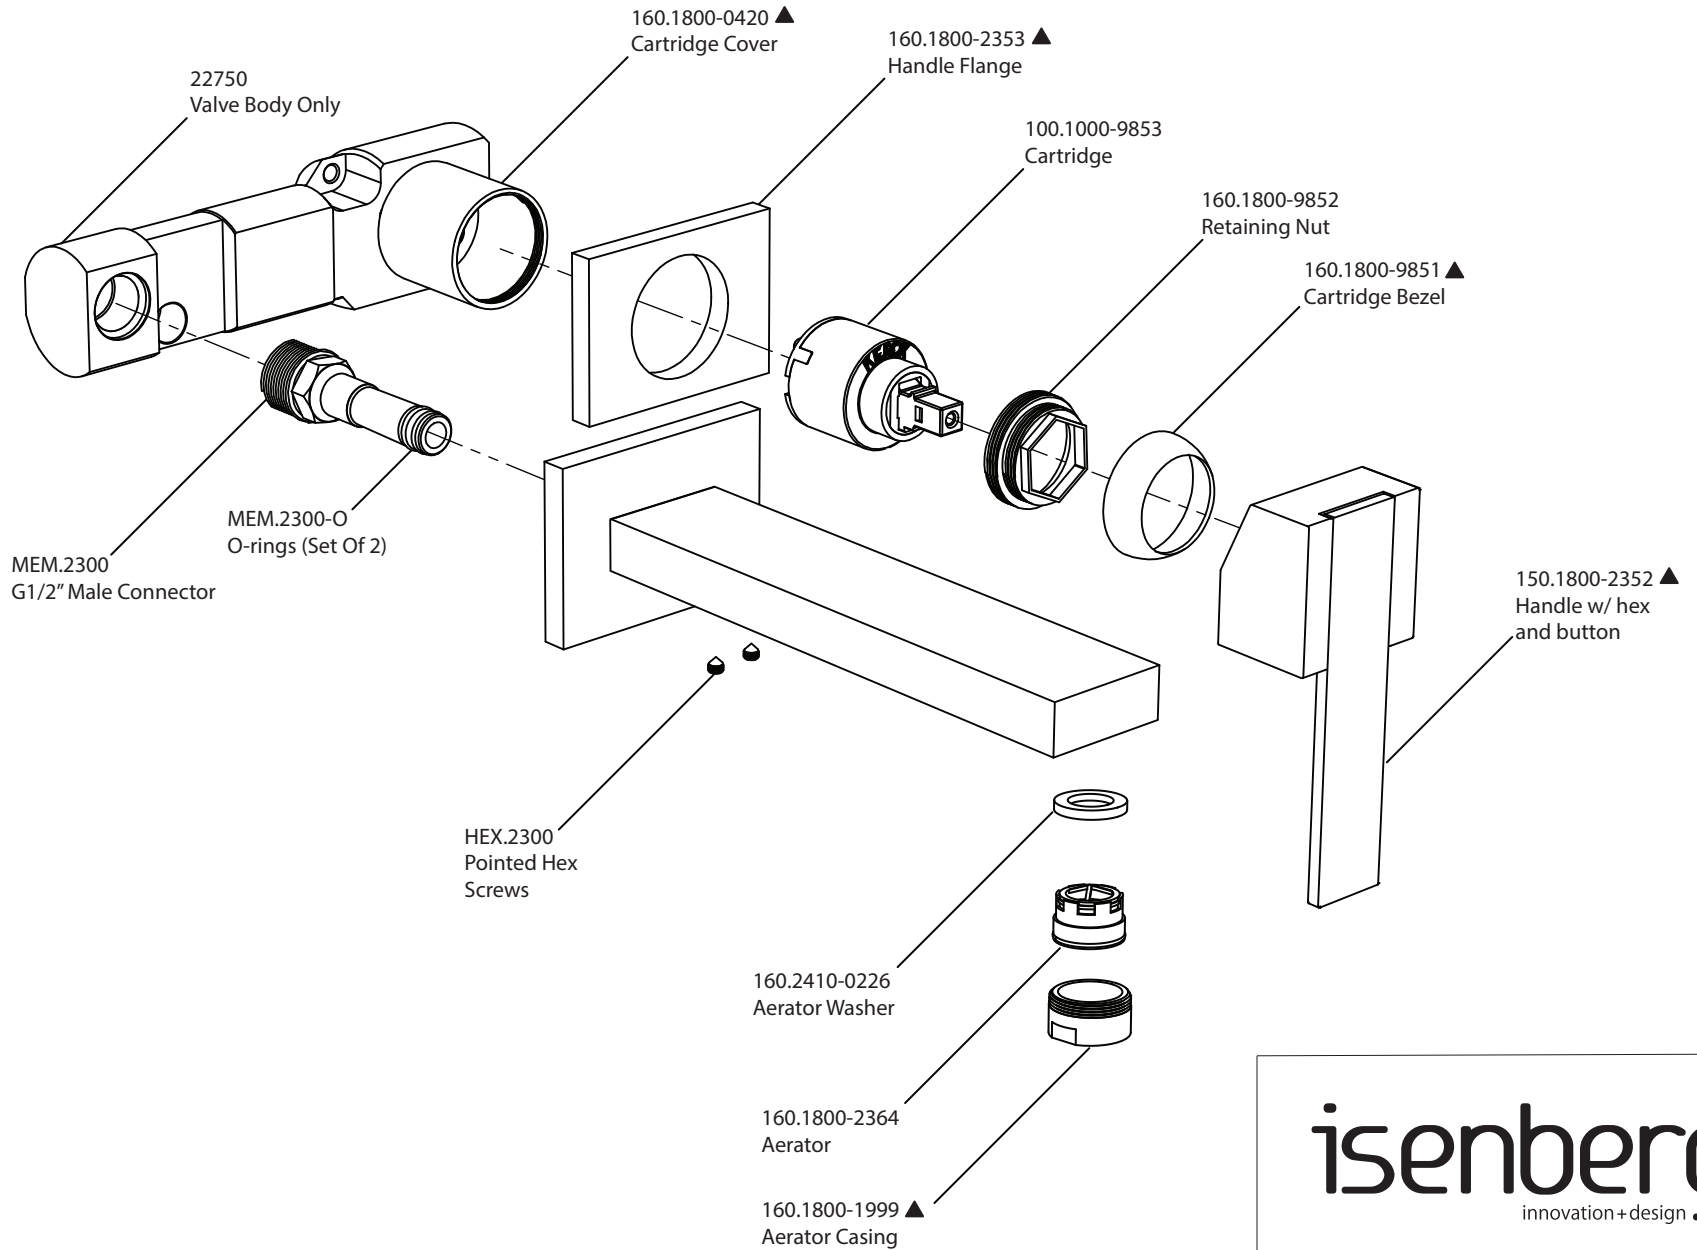

Product Parts Breakdown

isenberg
innovation+design

150.1800

Ver 2.58