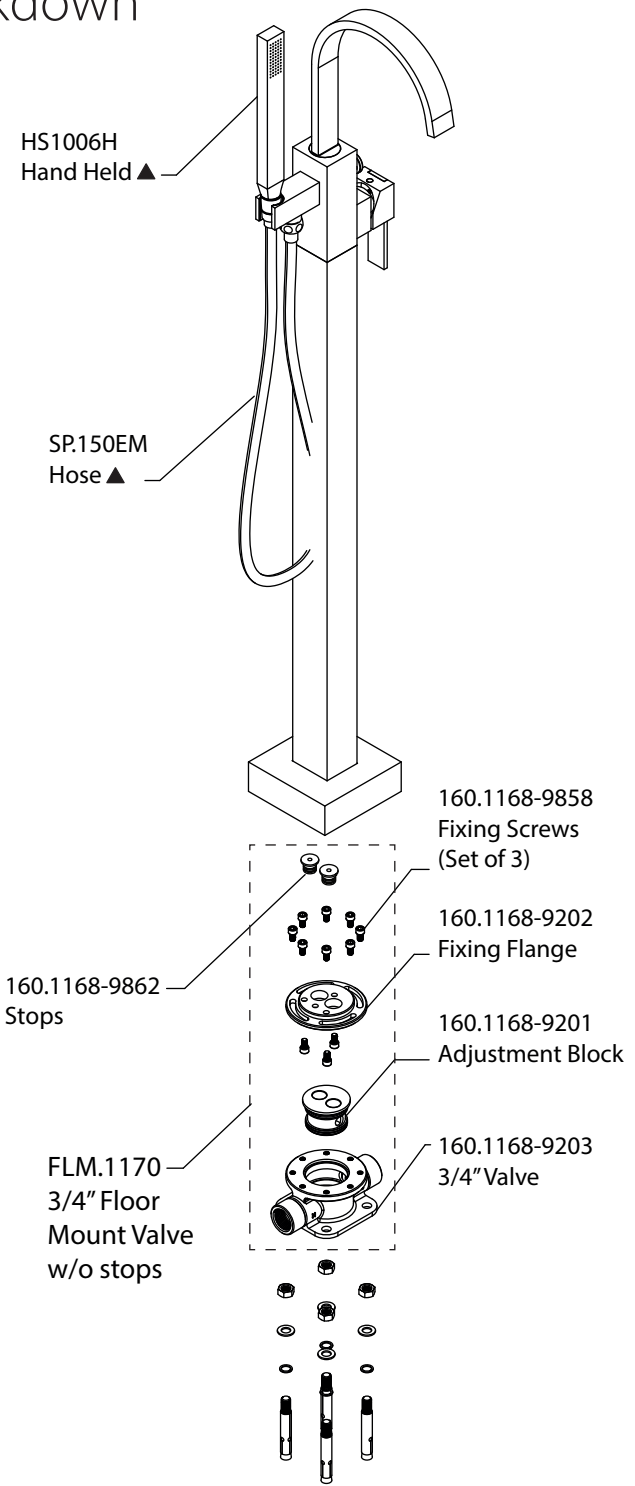

Product Parts Breakdown (3/4" Version)

isenberg
innovation+design

150.1165

Ver 2.56