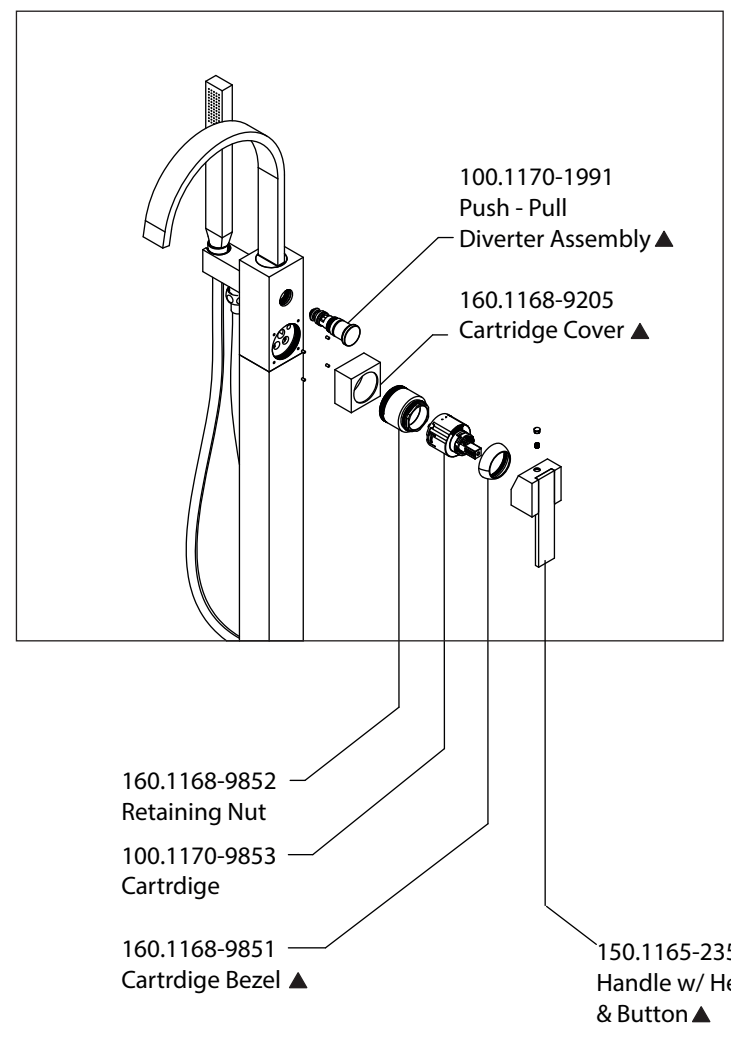

Product Parts Breakdown (3/4" Version)

isenberg
innovation+design

150.1165

Ver 2.56