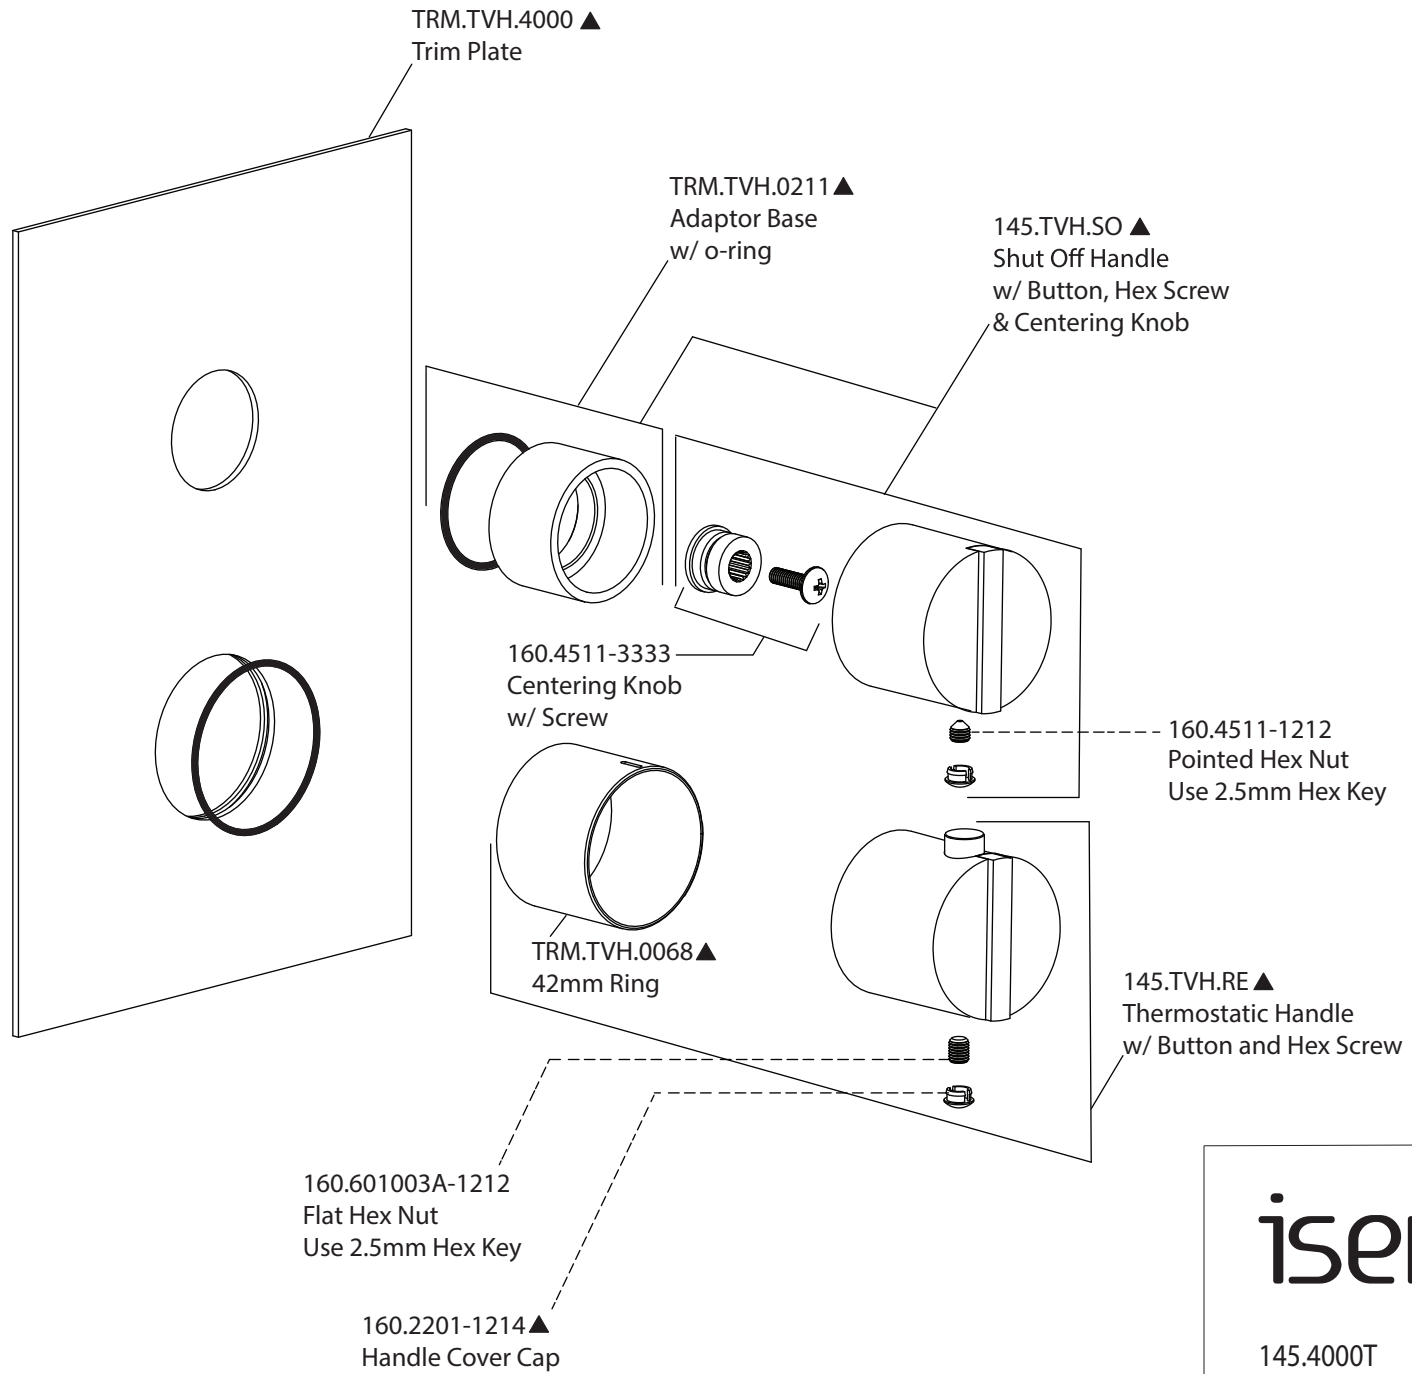

Product Parts Breakdown

isenberg
innovation+design

145.7100

Product Parts Breakdown

▲ Specify Finish

isenberg
innovation+design

HS1002A

Ver 2.53

Product Parts Breakdown

▲ Specify Finish

isenberg
innovation+design

HS1012SA

Ver 2.53

Product Parts Breakdown

isenberg
innovation+design

145.4000T

Product Parts Breakdown

isenberg
innovation+design

TVH.4420F

Ver 2.54

Product Parts Breakdown

▲ Specify Finish

isenberg
innovation+design

HS5100