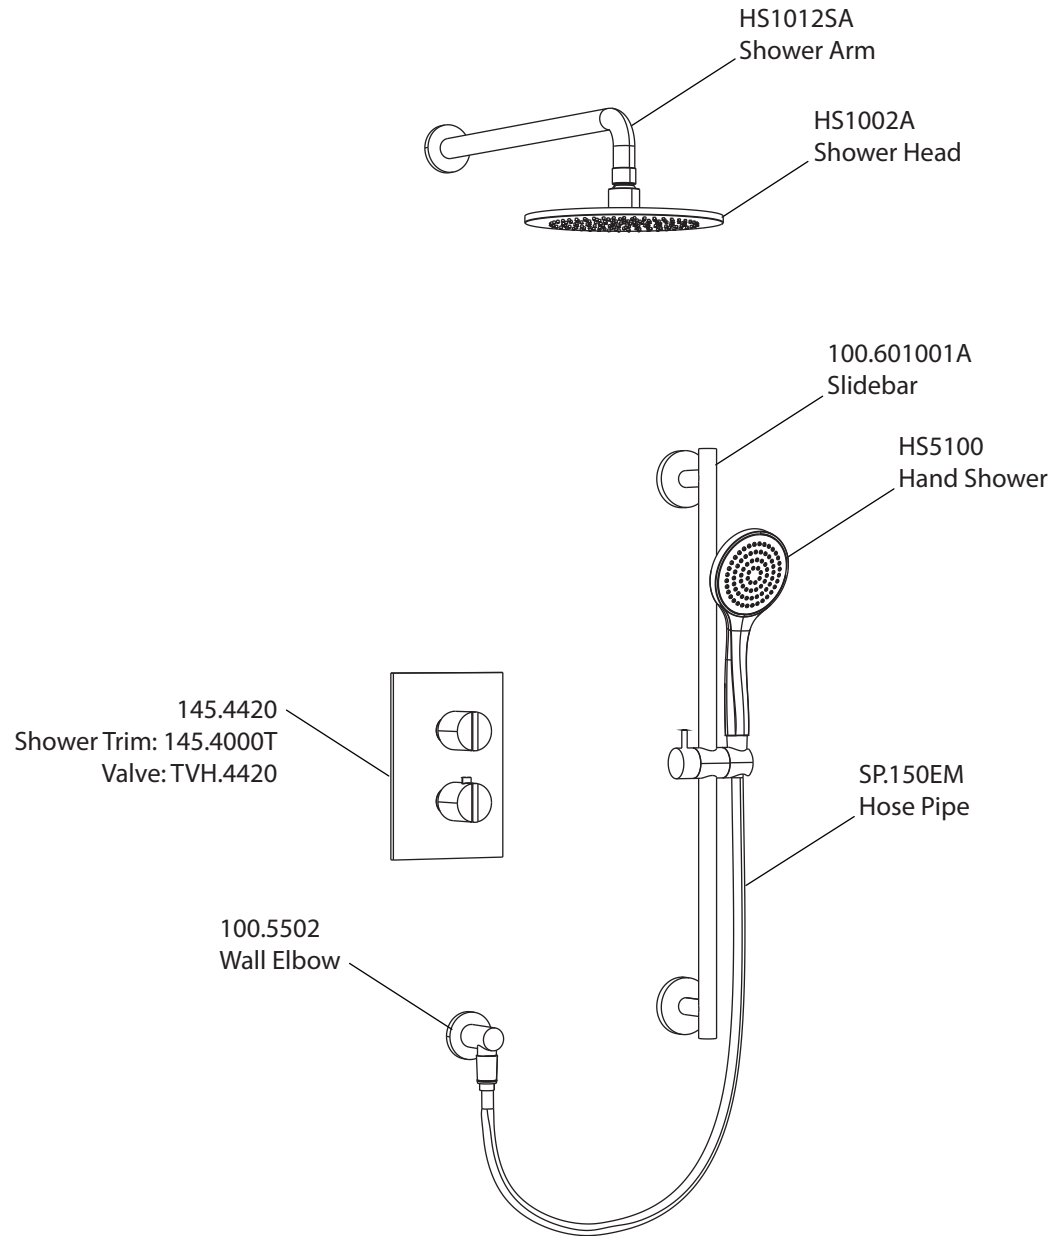

Product Parts Breakdown

isenberg
innovation+design

145.7100

Product Parts Breakdown

▲ Specify Finish

isenberg
innovation+design

HS1002A

Ver 2.53

Product Parts Breakdown

▲ Specify Finish

isenberg
innovation+design

HS1012SA

Ver 2.53

Product Parts Breakdown

isenberg
innovation+design

145.4000T

Product Parts Breakdown

isenberg
innovation+design

TVH.4420F

Ver 2.54

Product Parts Breakdown

▲ Specify Finish

isenberg
innovation+design

HS5100

Ver 2.55

Product Parts Breakdown

isenberg
innovation+design

100.601001A

Ver 2.55

Product Parts Breakdown

isenberg
innovation+design

100.5502