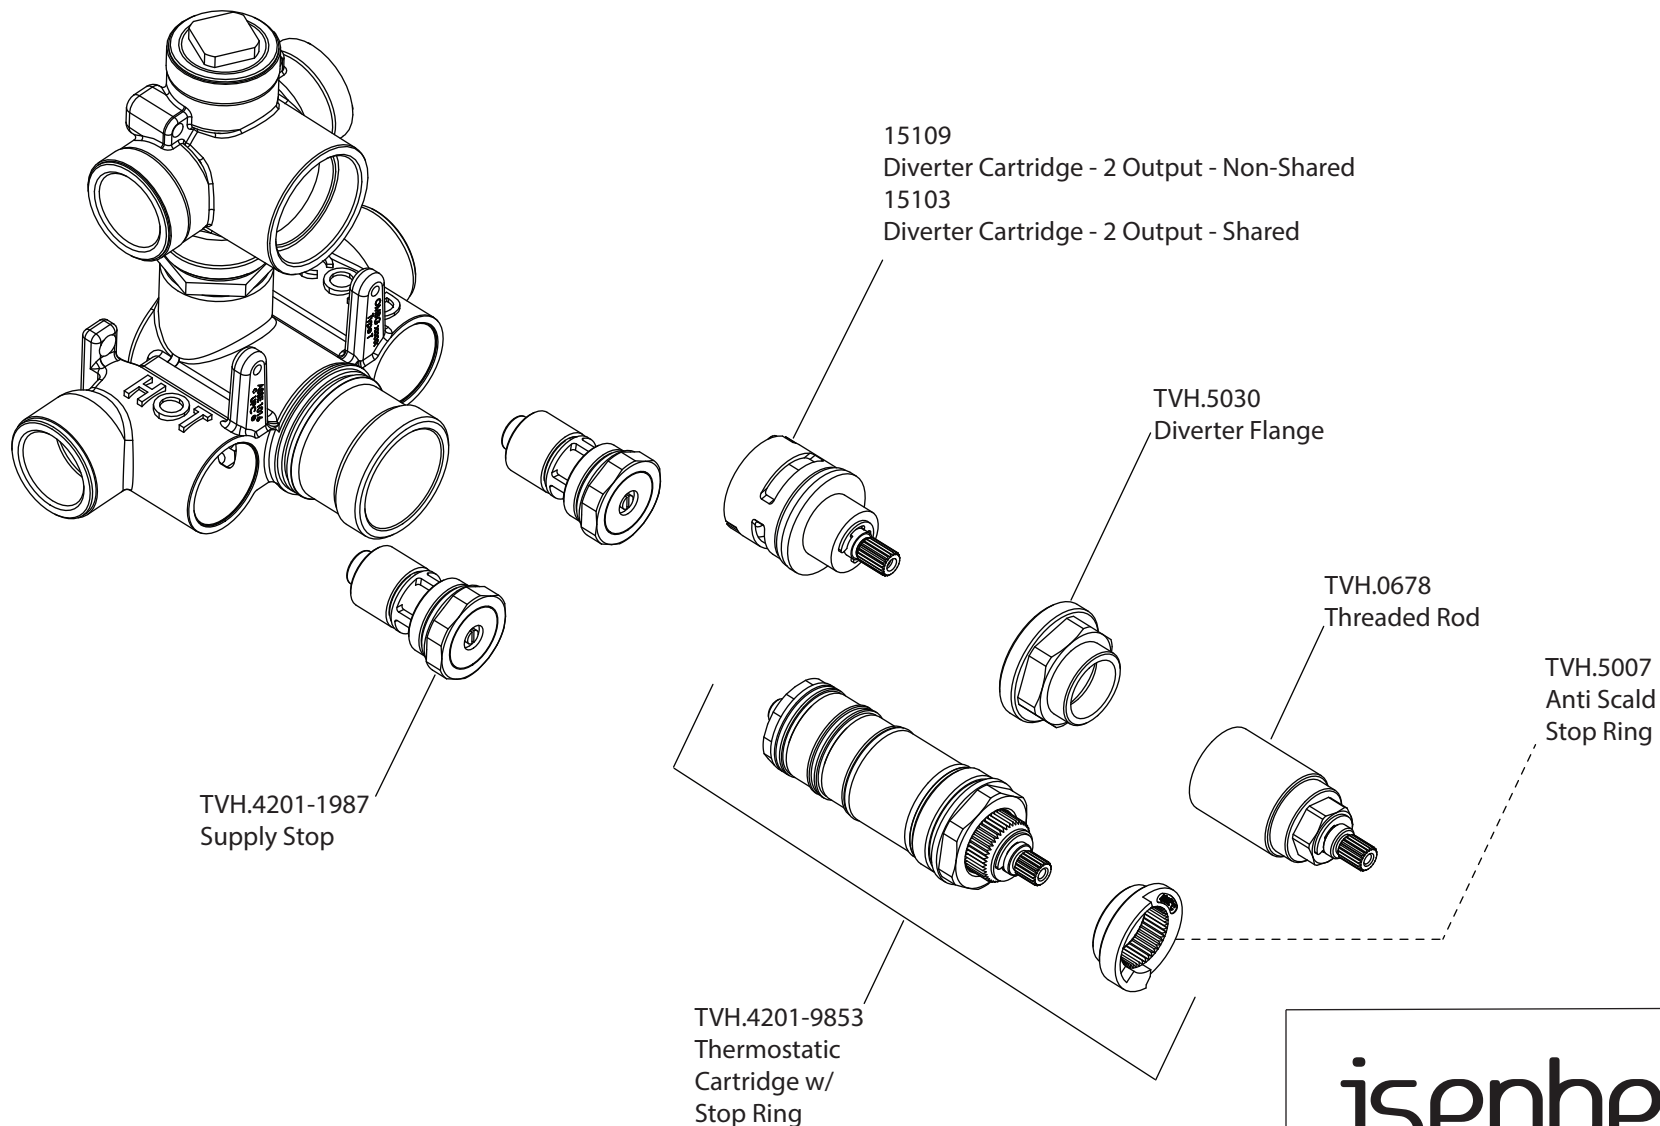

Product Parts Breakdown

isenberg
innovation+design

145.7100

Product Parts Breakdown

▲ Specify Finish

isenberg
innovation+design

HS1002A

Ver 2.53

Product Parts Breakdown

▲ Specify Finish

isenberg
innovation+design

HS1012SA

Ver 2.53

Product Parts Breakdown

isenberg
innovation+design

145.4000T

Product Parts Breakdown

isenberg
innovation+design

TVH.4420F

Ver 2.54

Product Parts Breakdown

▲ Specify Finish

isenberg
innovation+design

HS5100

Ver 2.55

Product Parts Breakdown

isenberg
innovation+design

100.601001A

Ver 2.55

Product Parts Breakdown

isenberg
innovation+design

100.5502