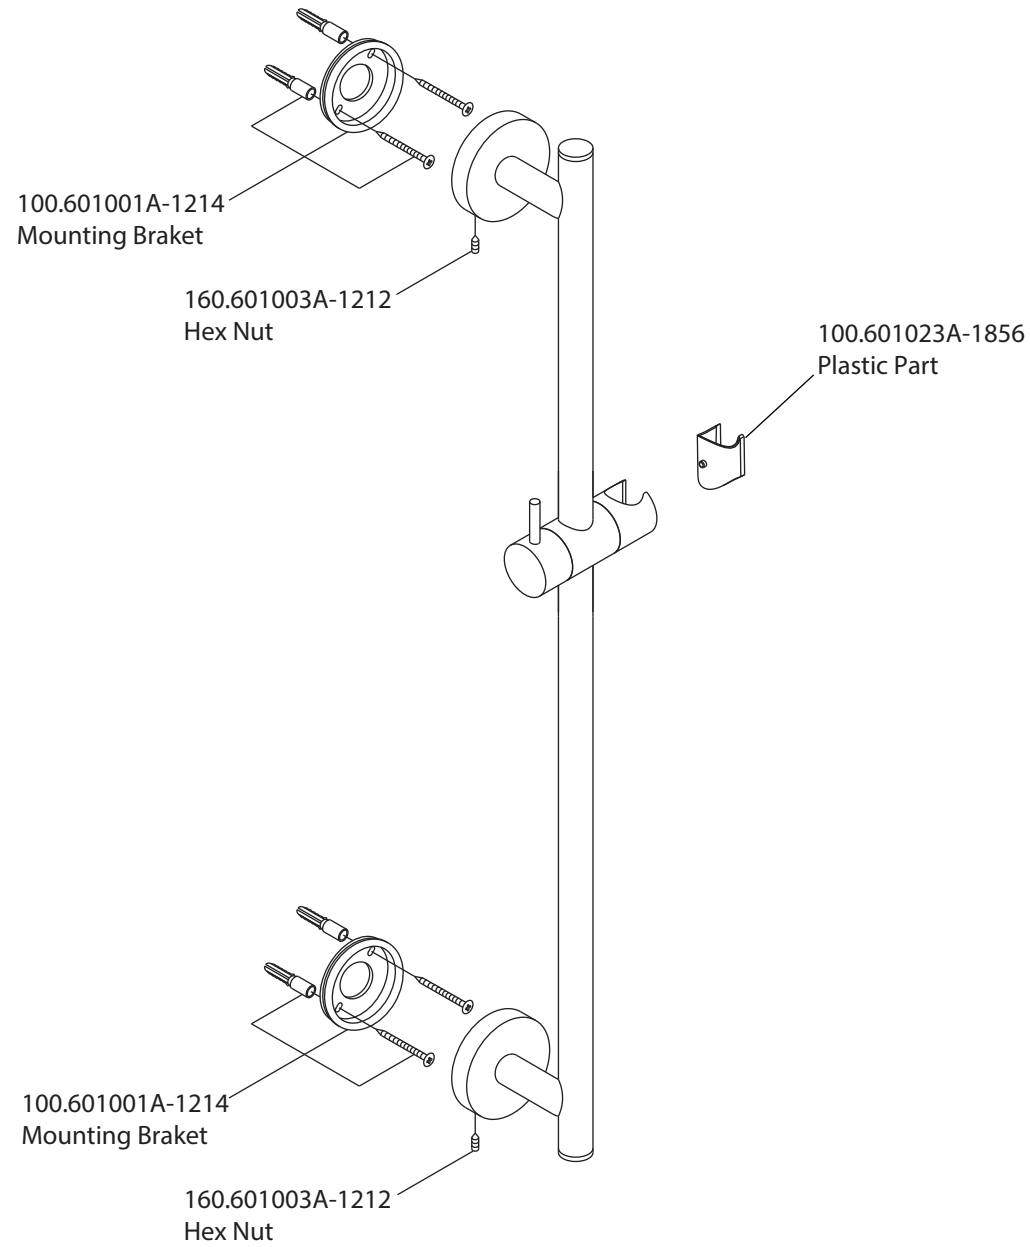

Product Parts Breakdown

isenberg
innovation+design

145.7100

Product Parts Breakdown

▲ Specify Finish

isenberg
innovation+design

HS1002A

Ver 2.53

Product Parts Breakdown

▲ Specify Finish

isenberg
innovation+design

HS1012SA

Ver 2.53

Product Parts Breakdown

isenberg
innovation+design

145.4000T

Product Parts Breakdown

isenberg
innovation+design

TVH.4420F

Ver 2.54

Product Parts Breakdown

▲ Specify Finish

isenberg
innovation+design

HS5100

Ver 2.55

Product Parts Breakdown

isenberg
innovation+design

100.601001A

Ver 2.55

Product Parts Breakdown

isenberg
innovation+design

100.5502