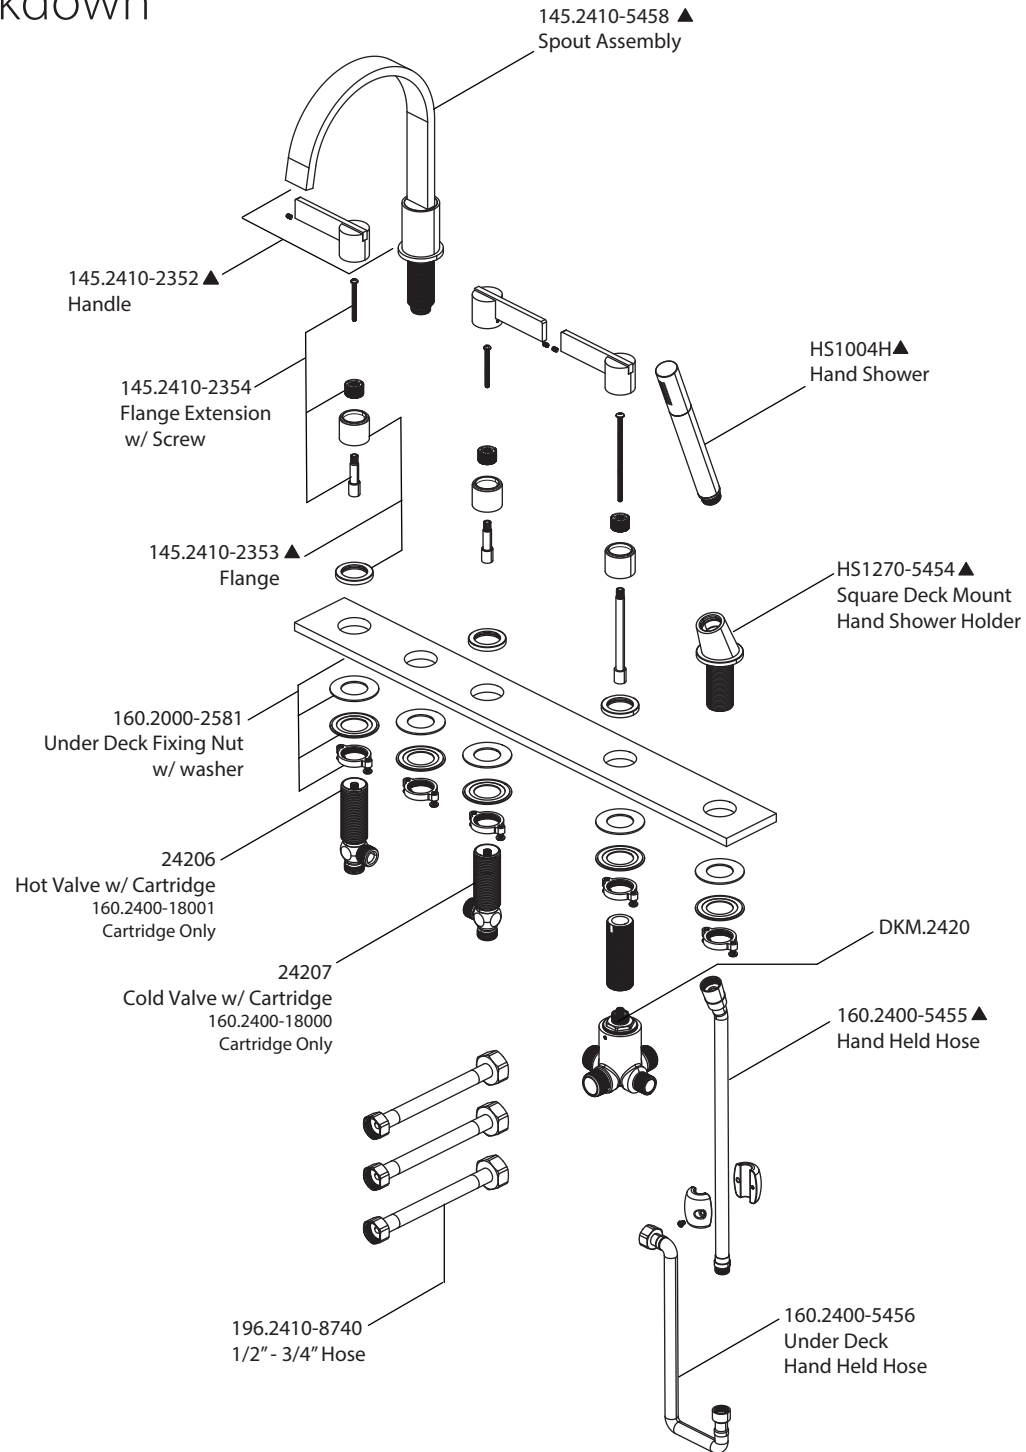

# Product Parts Breakdown

**isenberg**  
innovation+design

145.2420