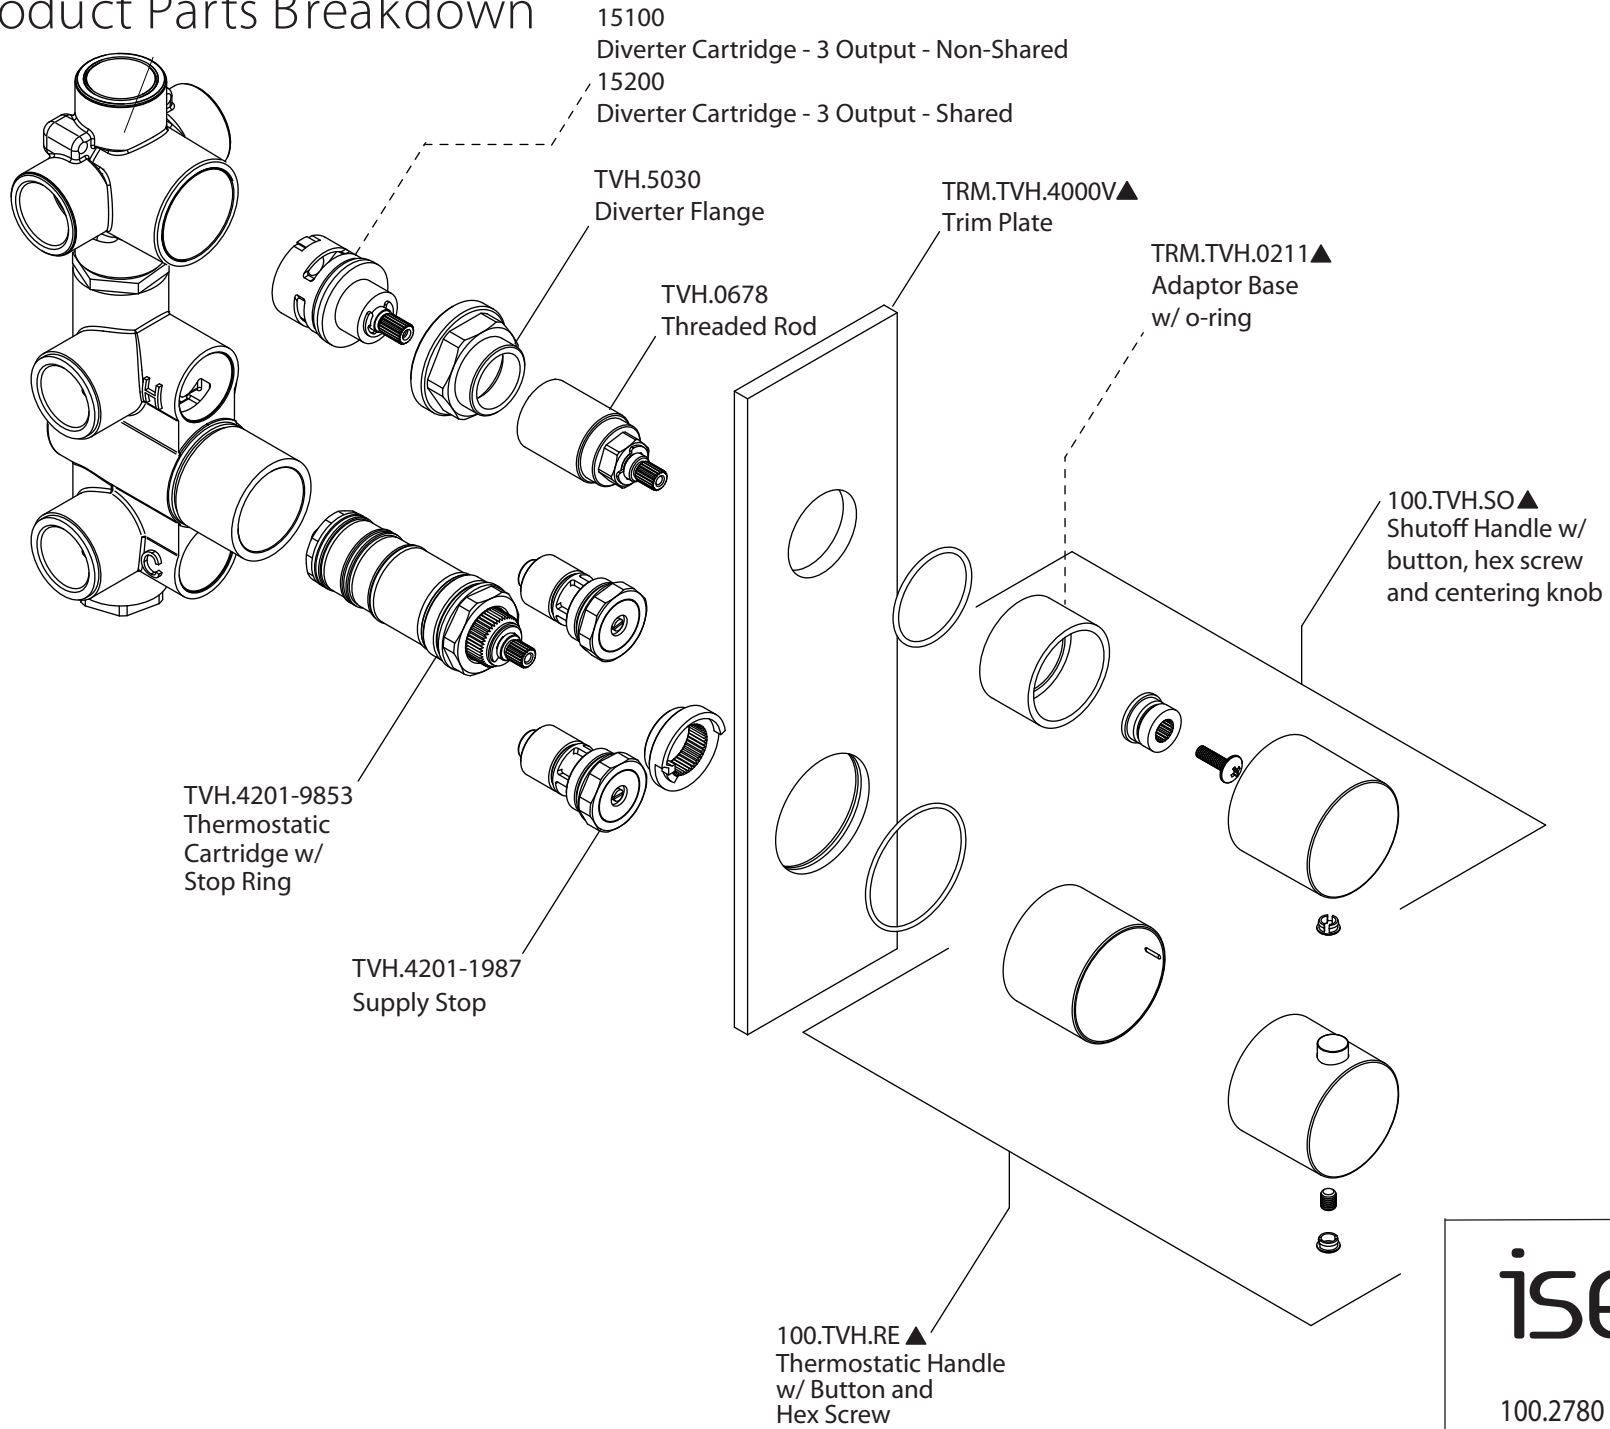

Product Parts Breakdown

isenberg
innovation+design

100.2780