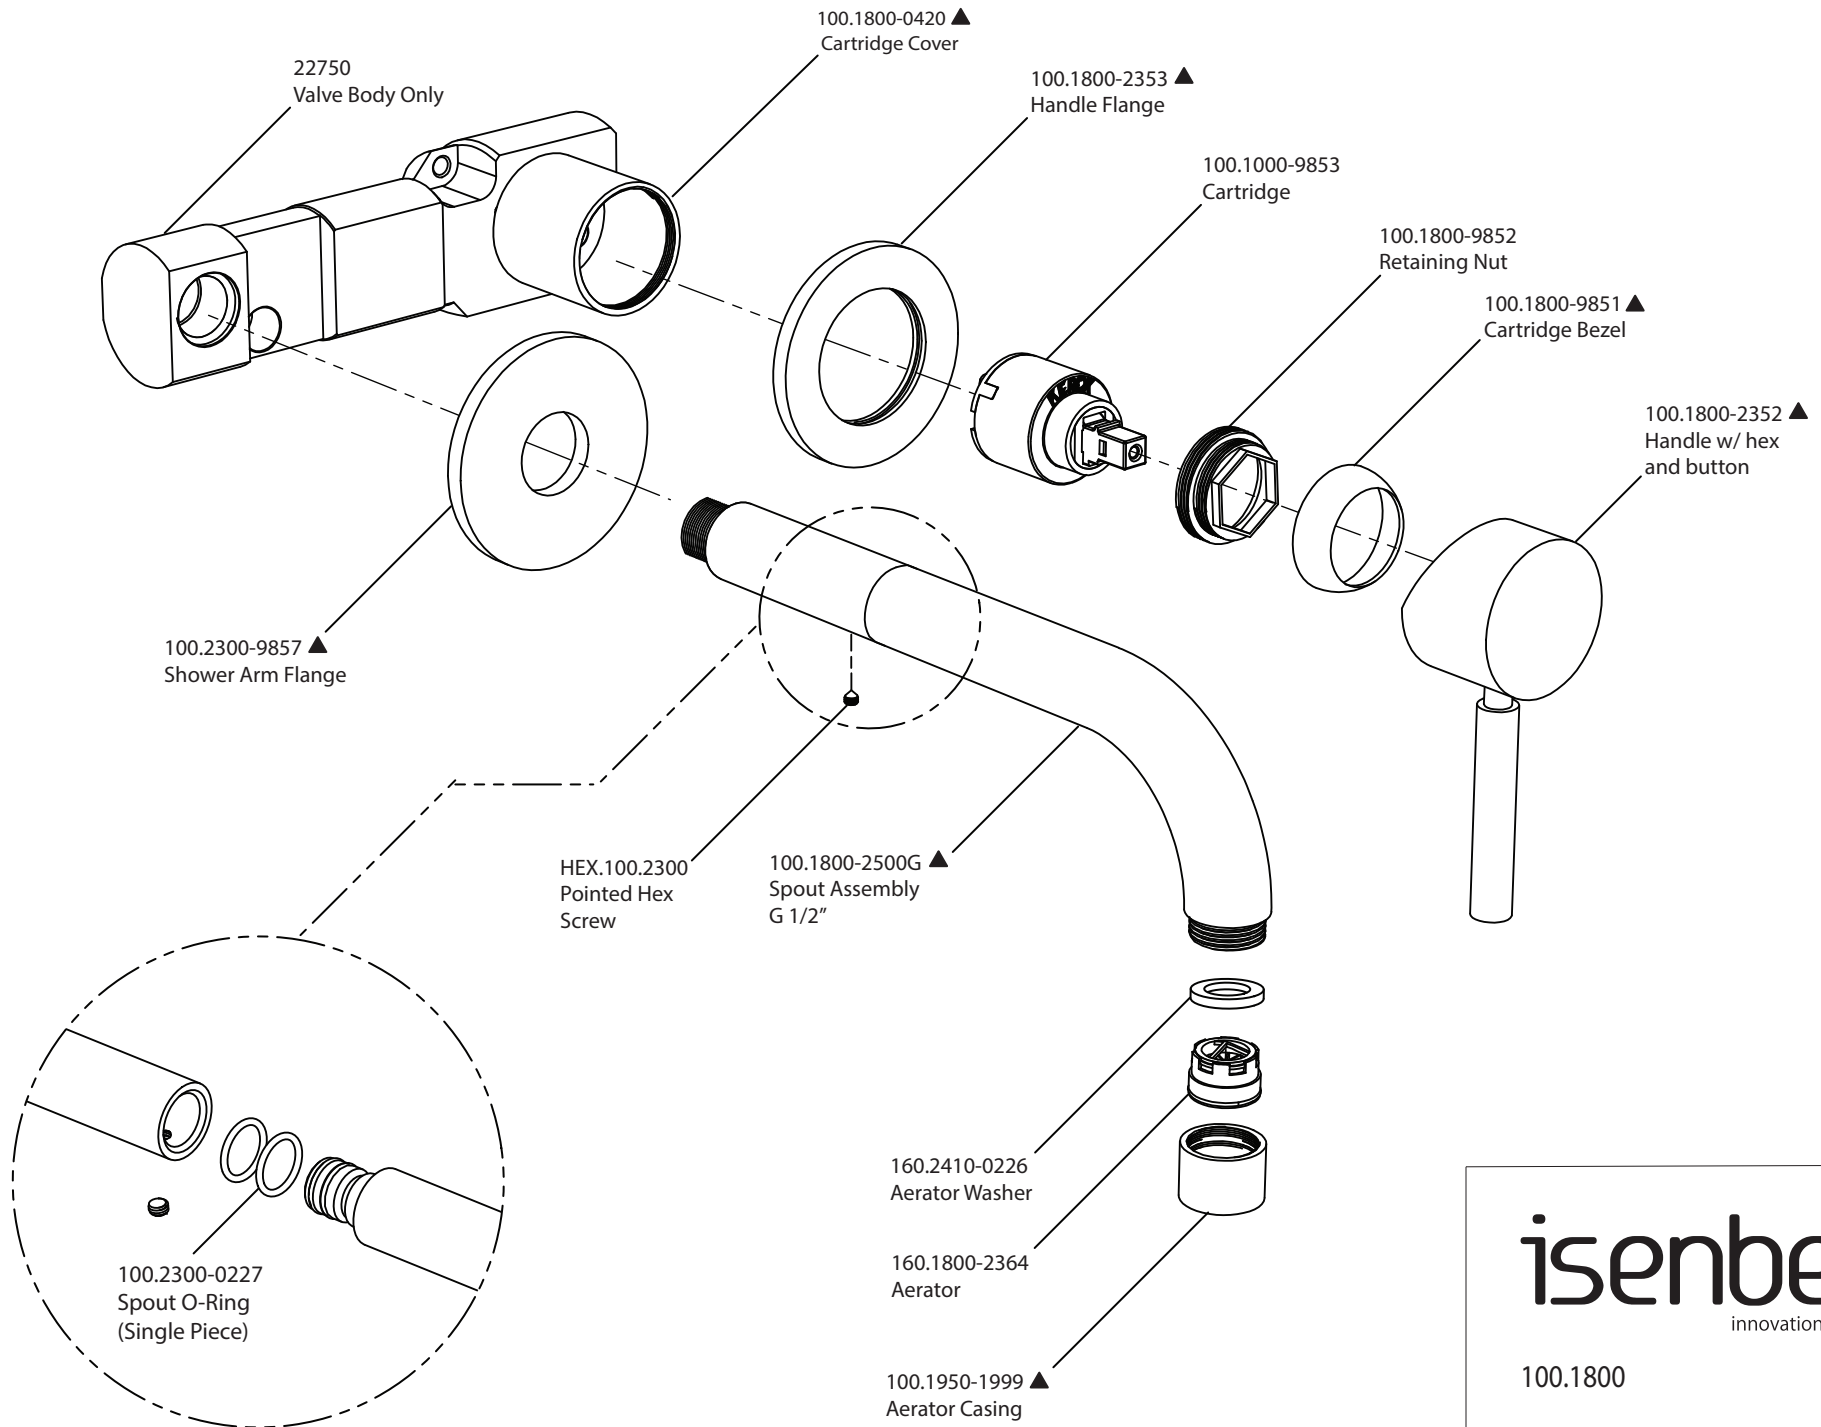

# Product Parts Breakdown

**isenberg**  
innovation+design

100.1800

Ver 2.60