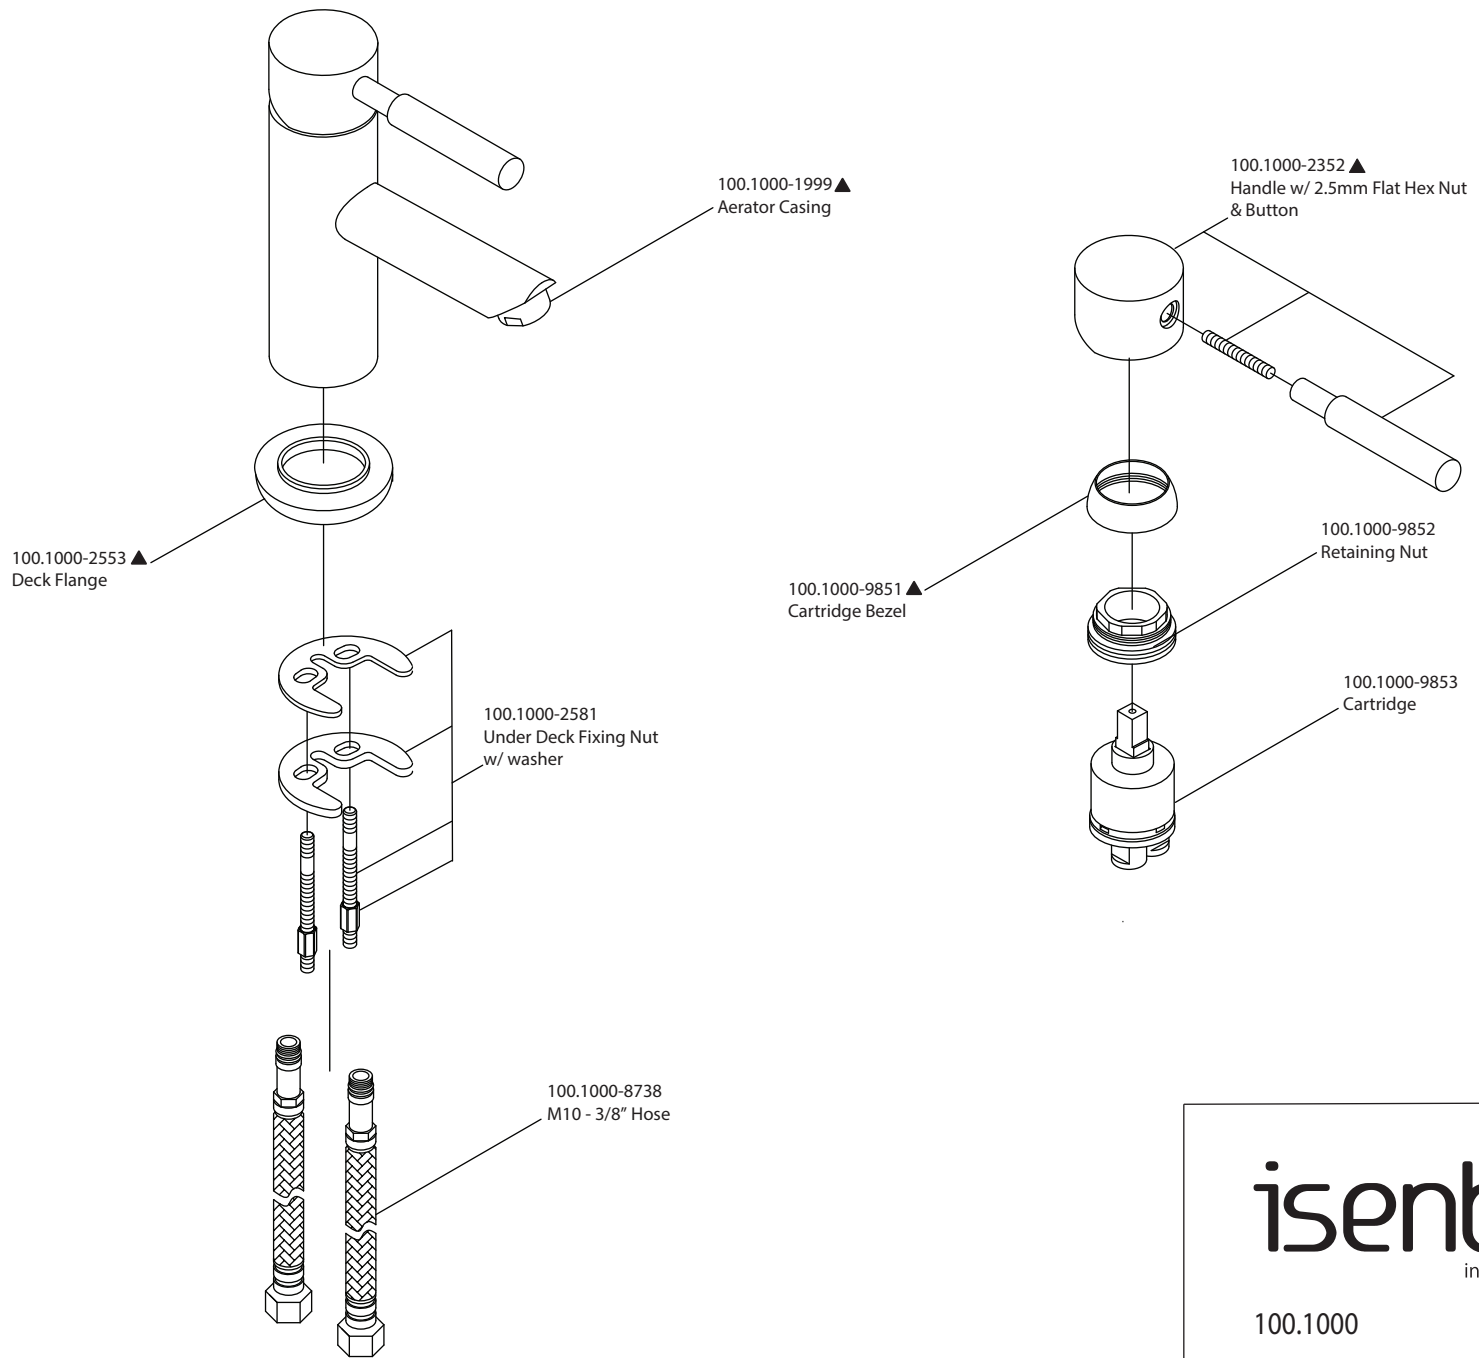

Product Parts Breakdown

isenberg
innovation+design

100.1000