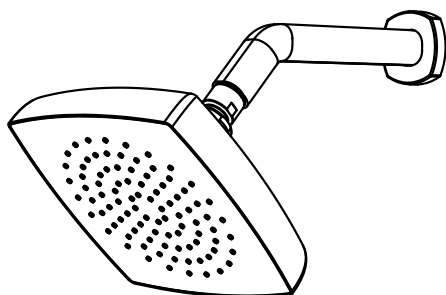

**RHW.7C | 7" Brass Shower Head With 8" Wall Mount Shower Arm**

**SPECIFICATIONS:**

- Solid Brass construction
- With Swivel action
- Shower arm has sliding flange

**STANDARDS:**

- ASME A112.18.1 / CSA B125.1