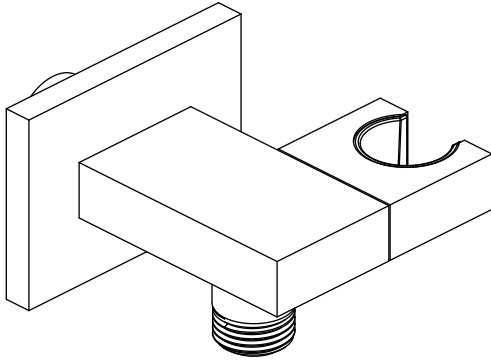

HS8004 | Wall Elbow With Holder Combo

SPECIFICATIONS:

- Solid Brass Construction
- Includes Check Valve with back flow prevention.
- With Tilting Holder

Legislation Compliance

ZeroDrip Technology

Technical Diagram