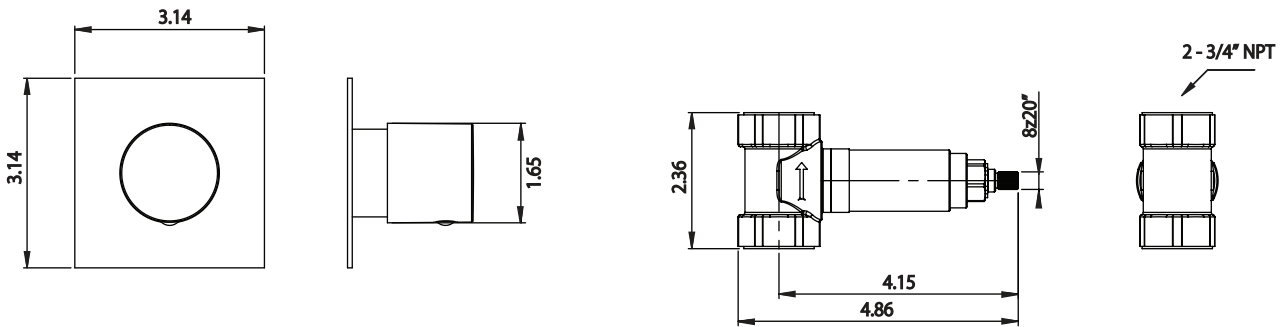

100.4511 | 3/4" Volume Control

SPECIFICATIONS:

- Turn Handle to turn on/off water flow.
- Includes valve (TVH.4511)
- Valve Flow Rate - 13.0 GPM @ 60 PSI
- Extension Available - TVH.E137**

STANDARDS:

- ASME A112.18.1 / CSA B125.1

FAST SHIP FINISHES :

- Chrome - 100.4511CP, Brushed Nickel - 100.4511BN

Legislation Compliance

ZeroDrip Technology

Technical Diagram

See Spec Sheet For
TVH.4511 For Detailed
Information On Valve.