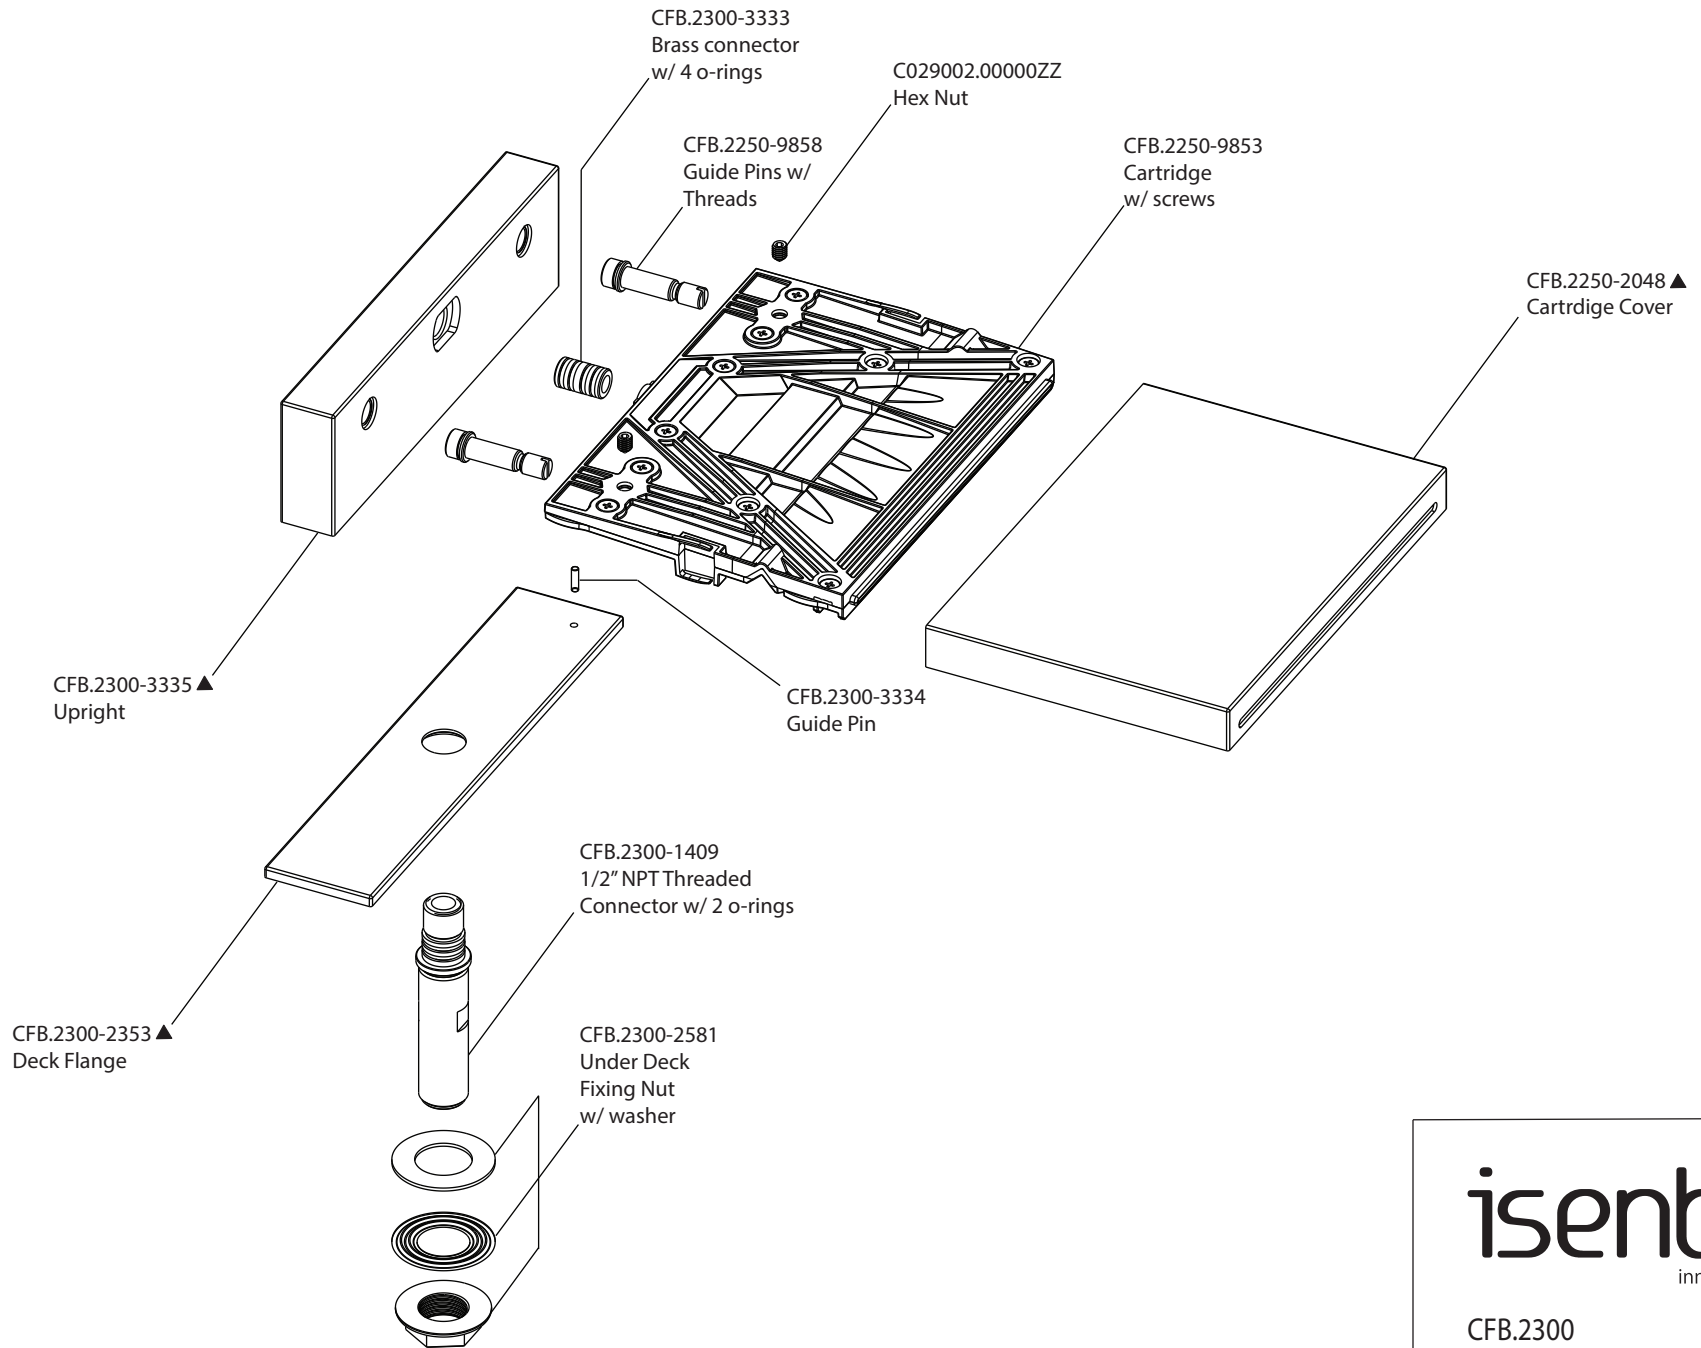

Product Parts Breakdown

isenberg
innovation+design

CFB.2300

Ver 2.53