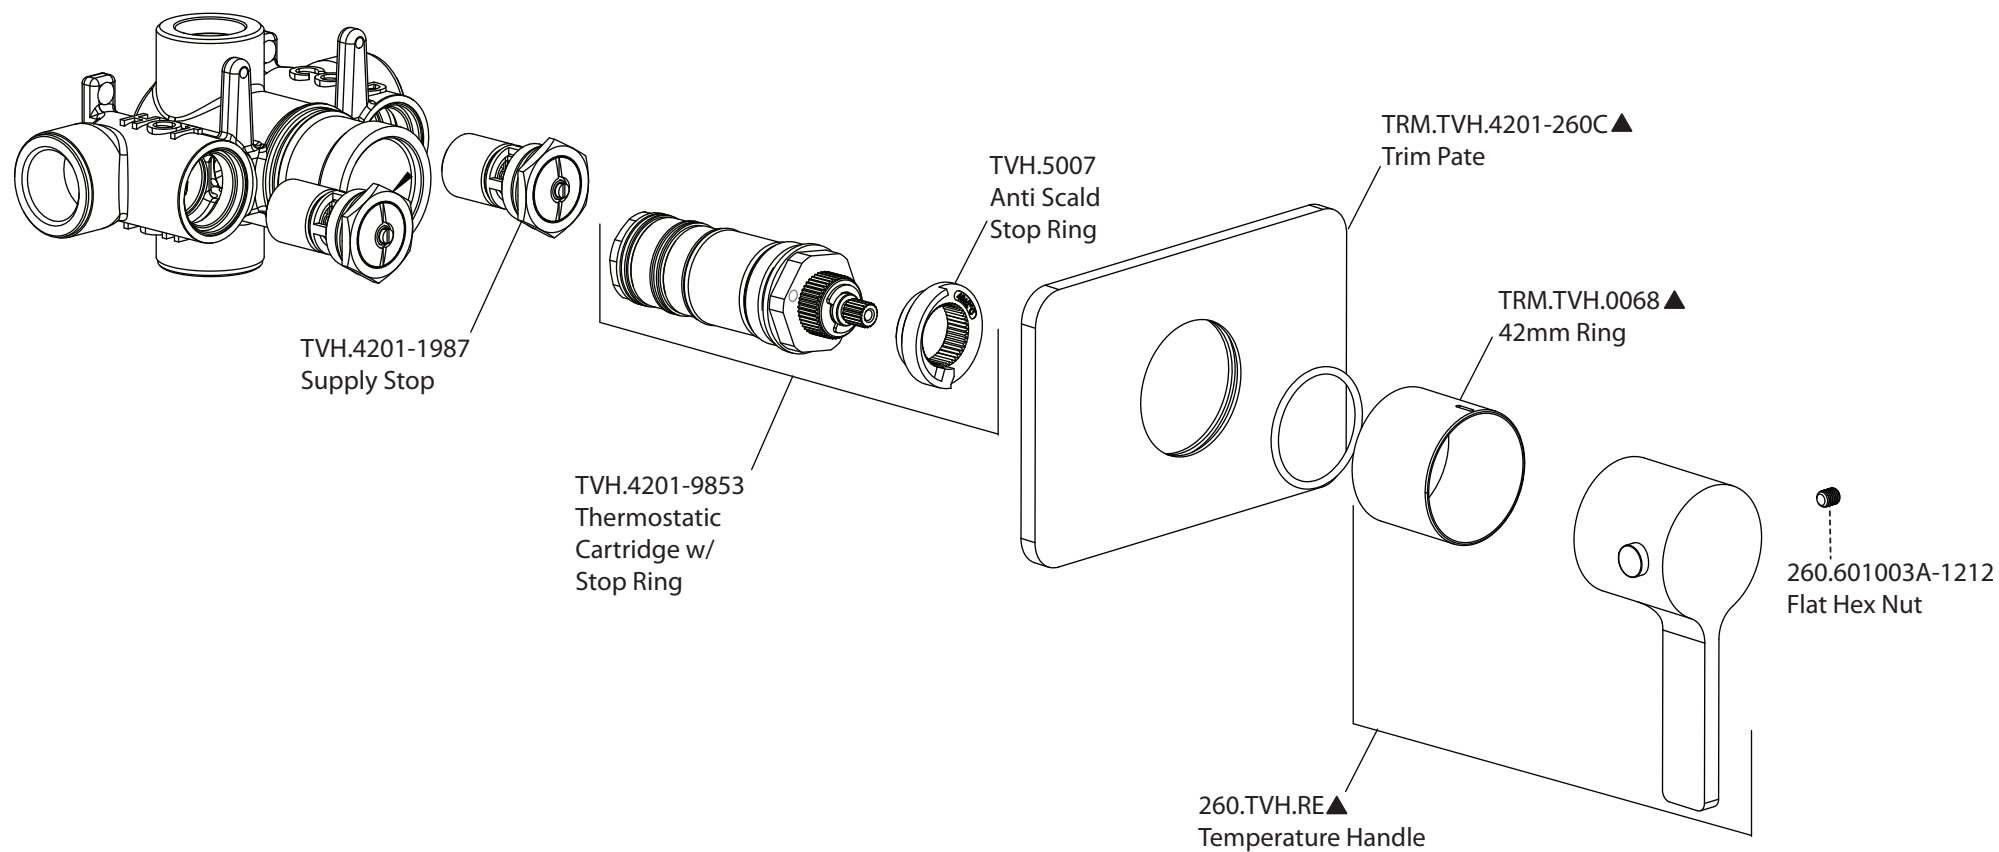

Product Parts Breakdown

isenberg
innovation+design

260.4201

Ver 2.54