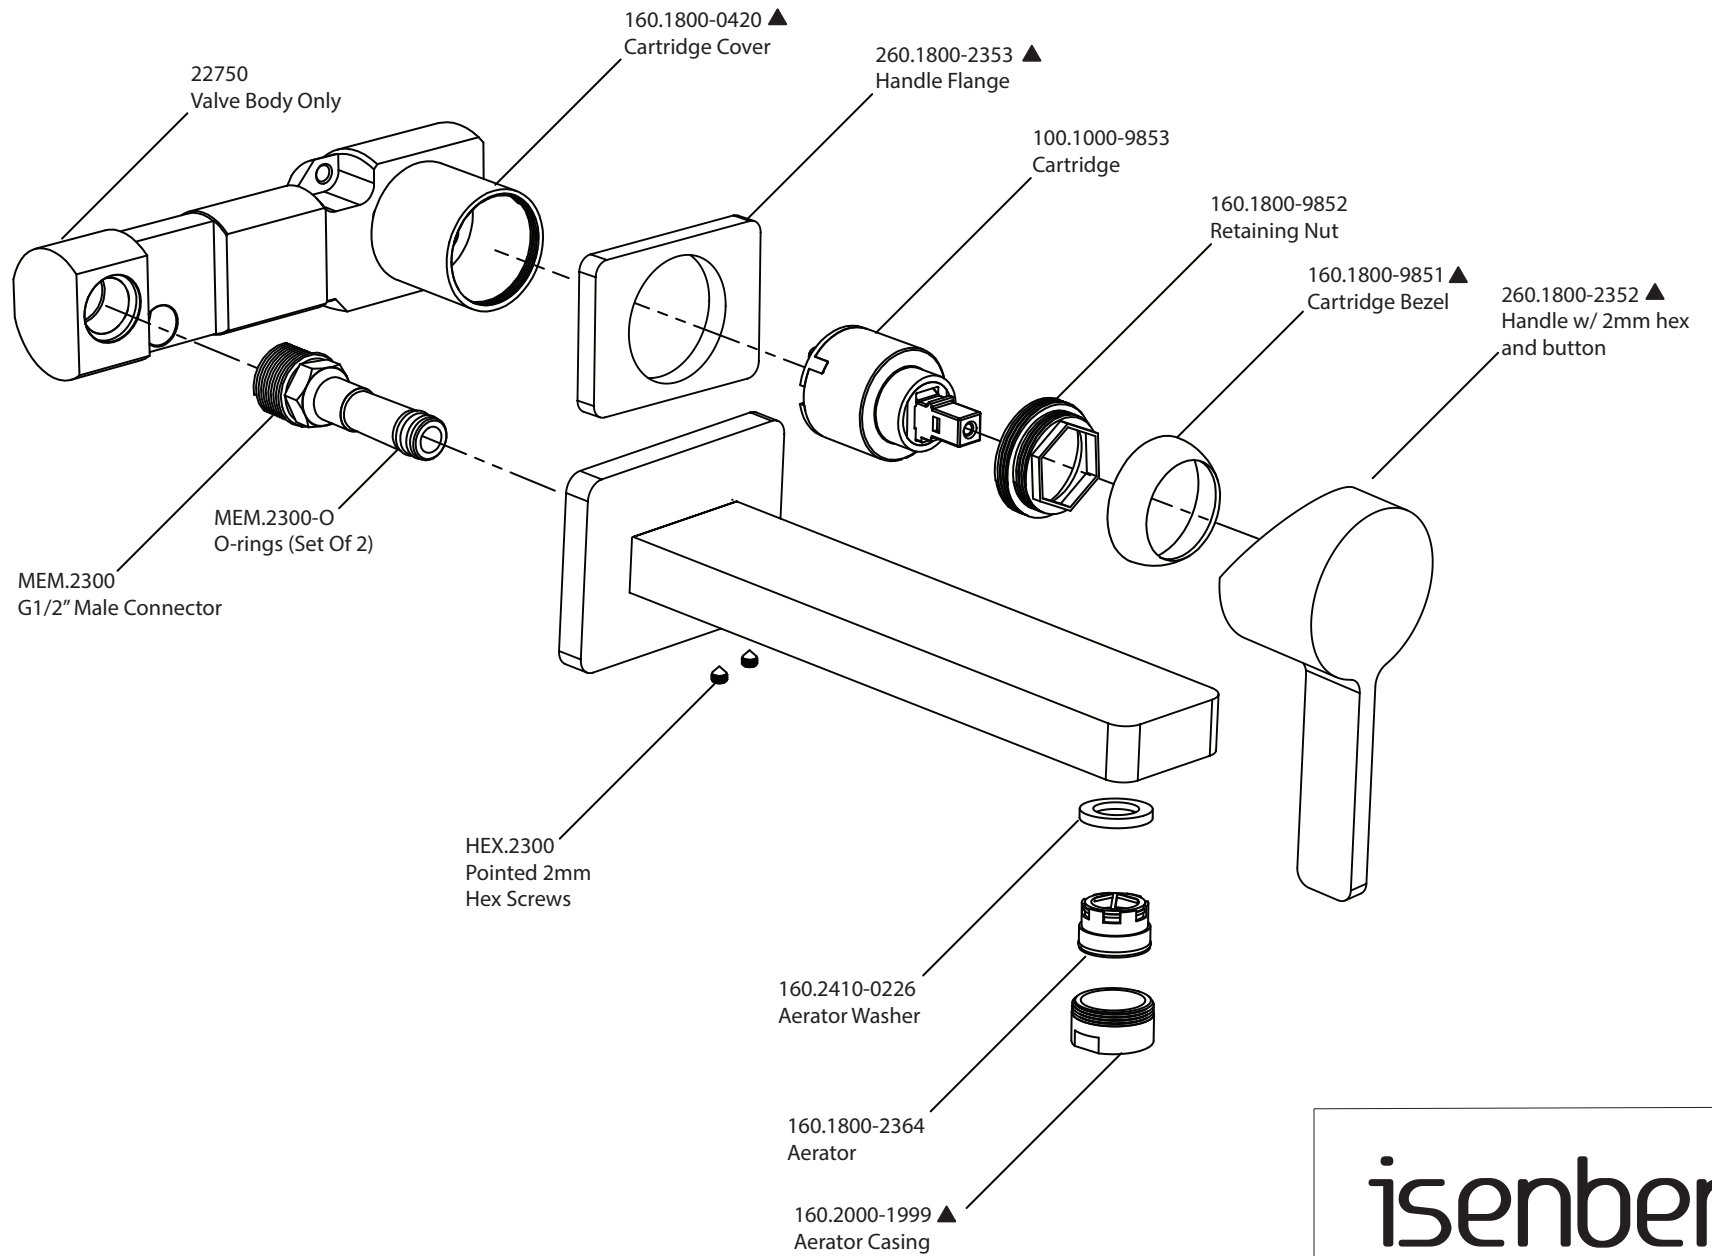

# Product Parts Breakdown

**isenberg**  
innovation+design

260.1800