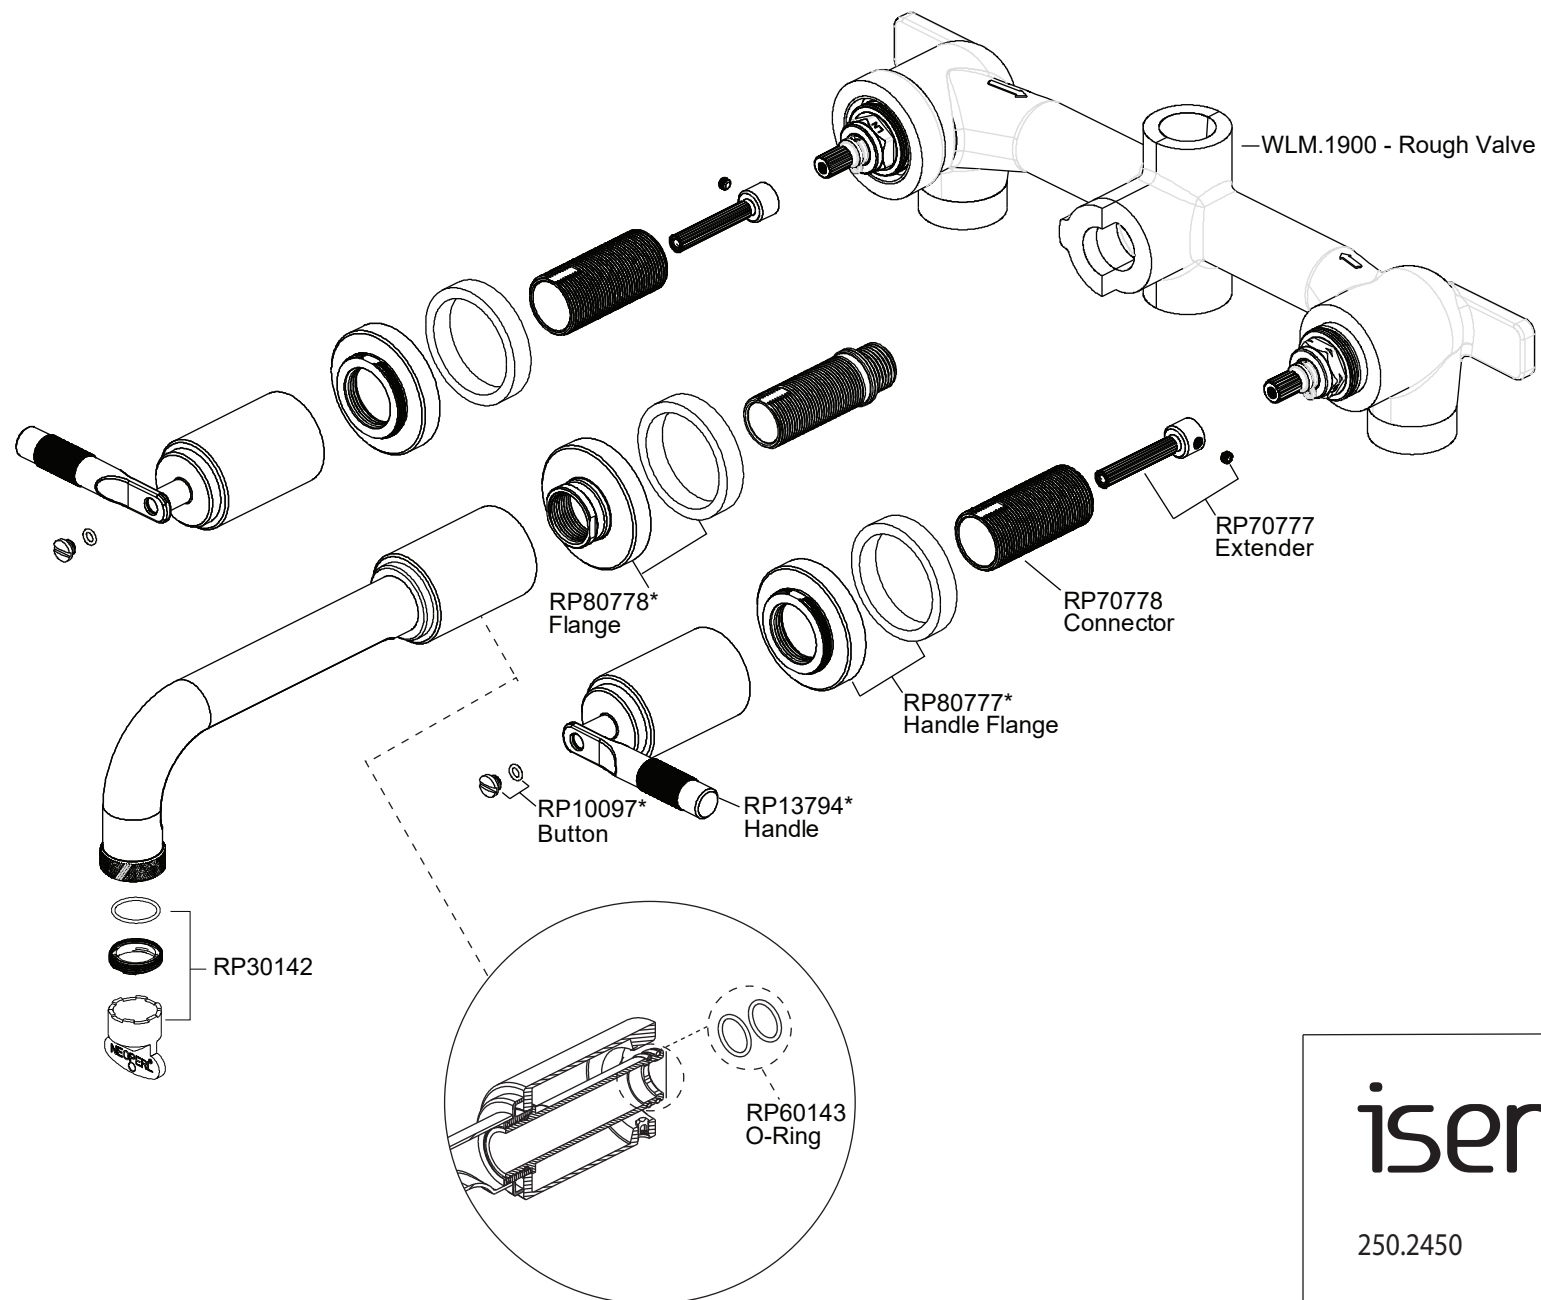

Product Parts Breakdown

isenberg
innovation+design

250.2450

Ver 2.54