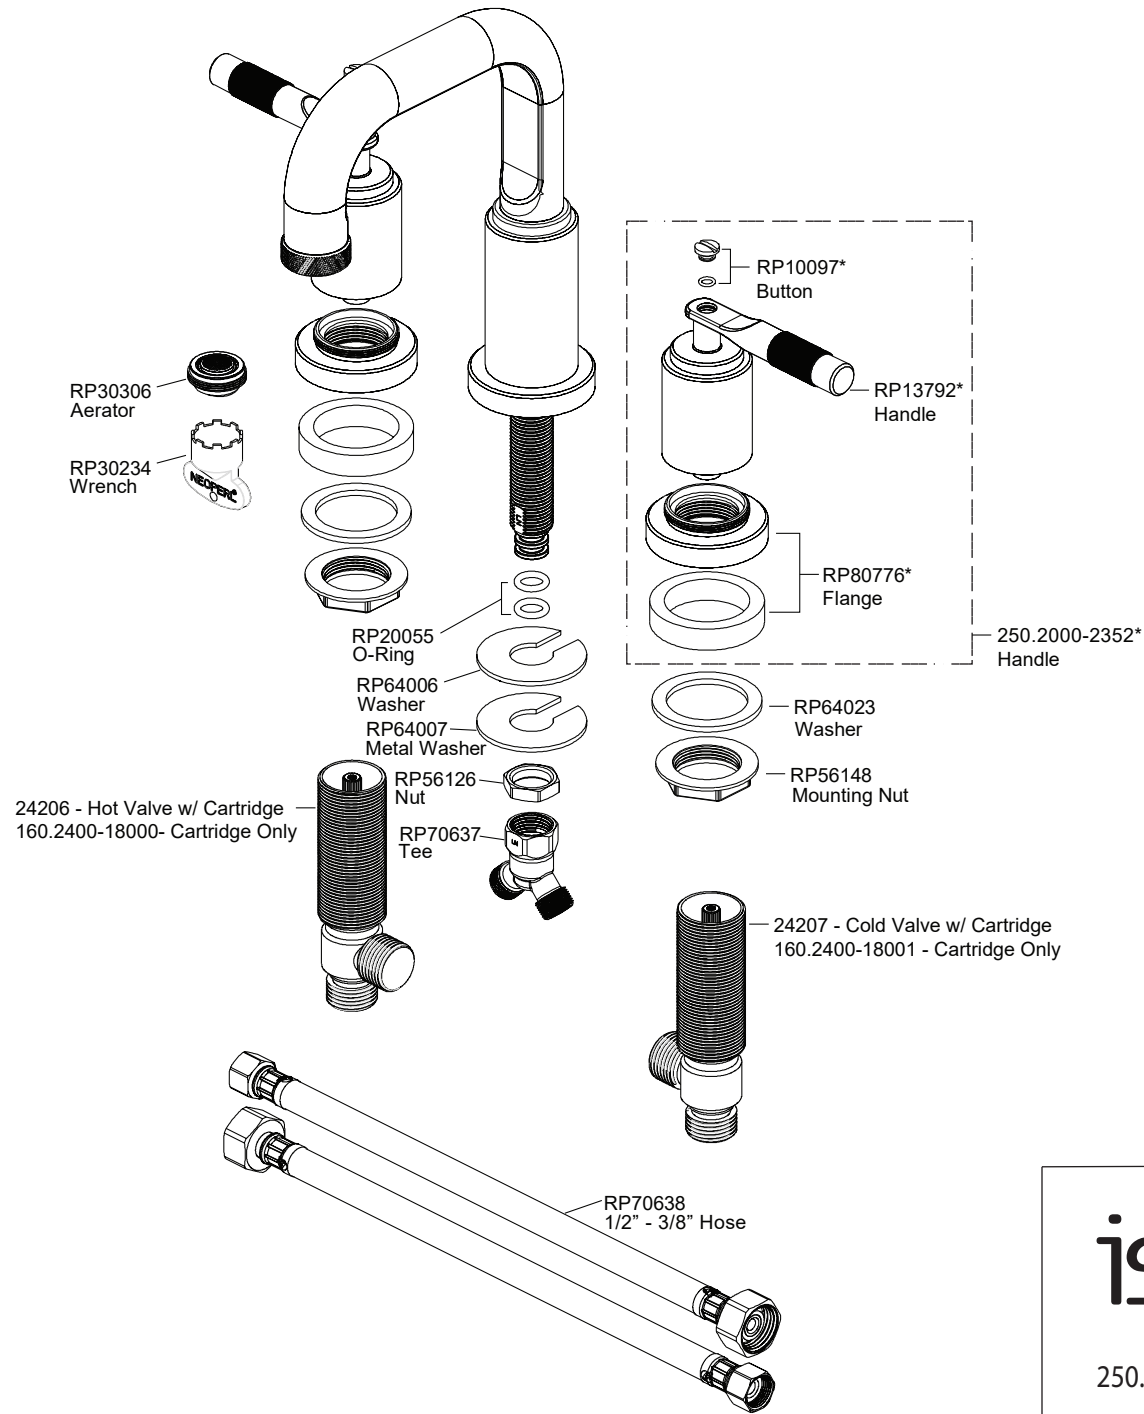

# Product Parts Breakdown

isenberg  
innovation+design

250.2000

Ver 2.55