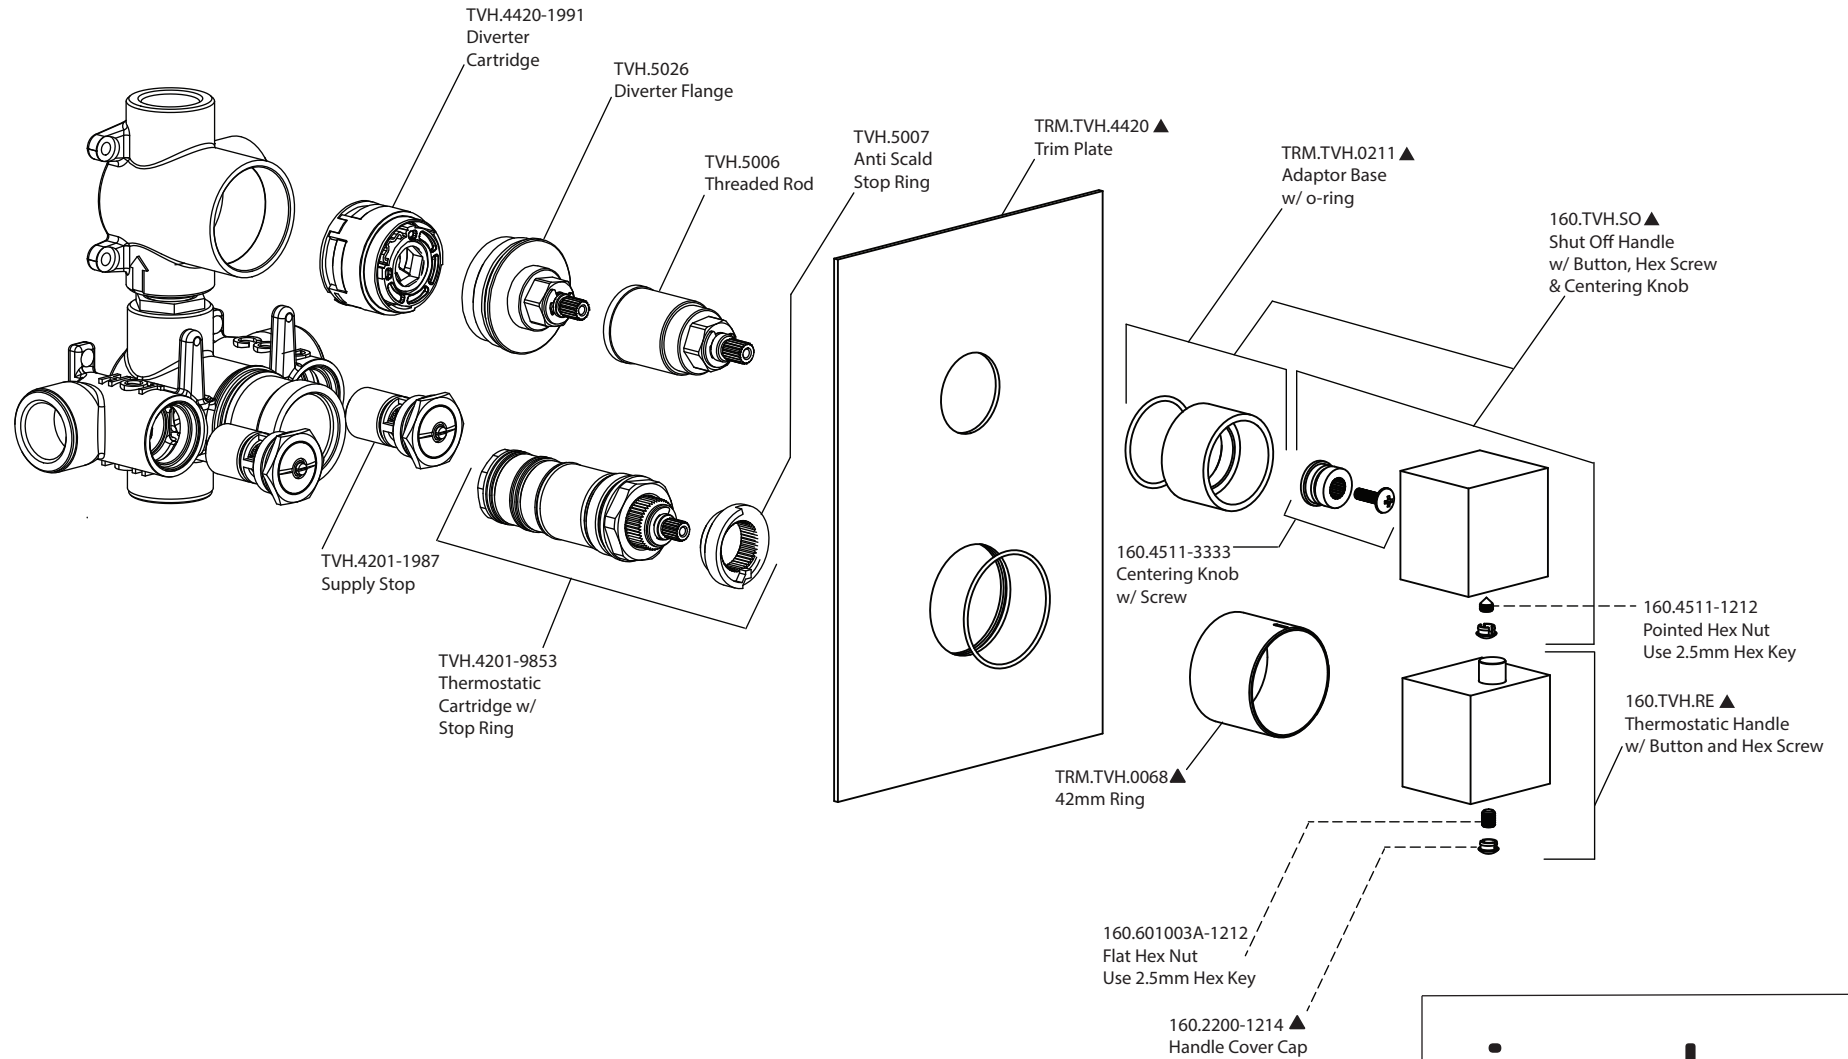

# Product Parts Breakdown

## Using TVH.4420F Valve

**isenberg**  
innovation+design

160.4420

# Product Parts Breakdown Using TVH.4420 Valve

**isenberg**  
innovation+design

160.4420