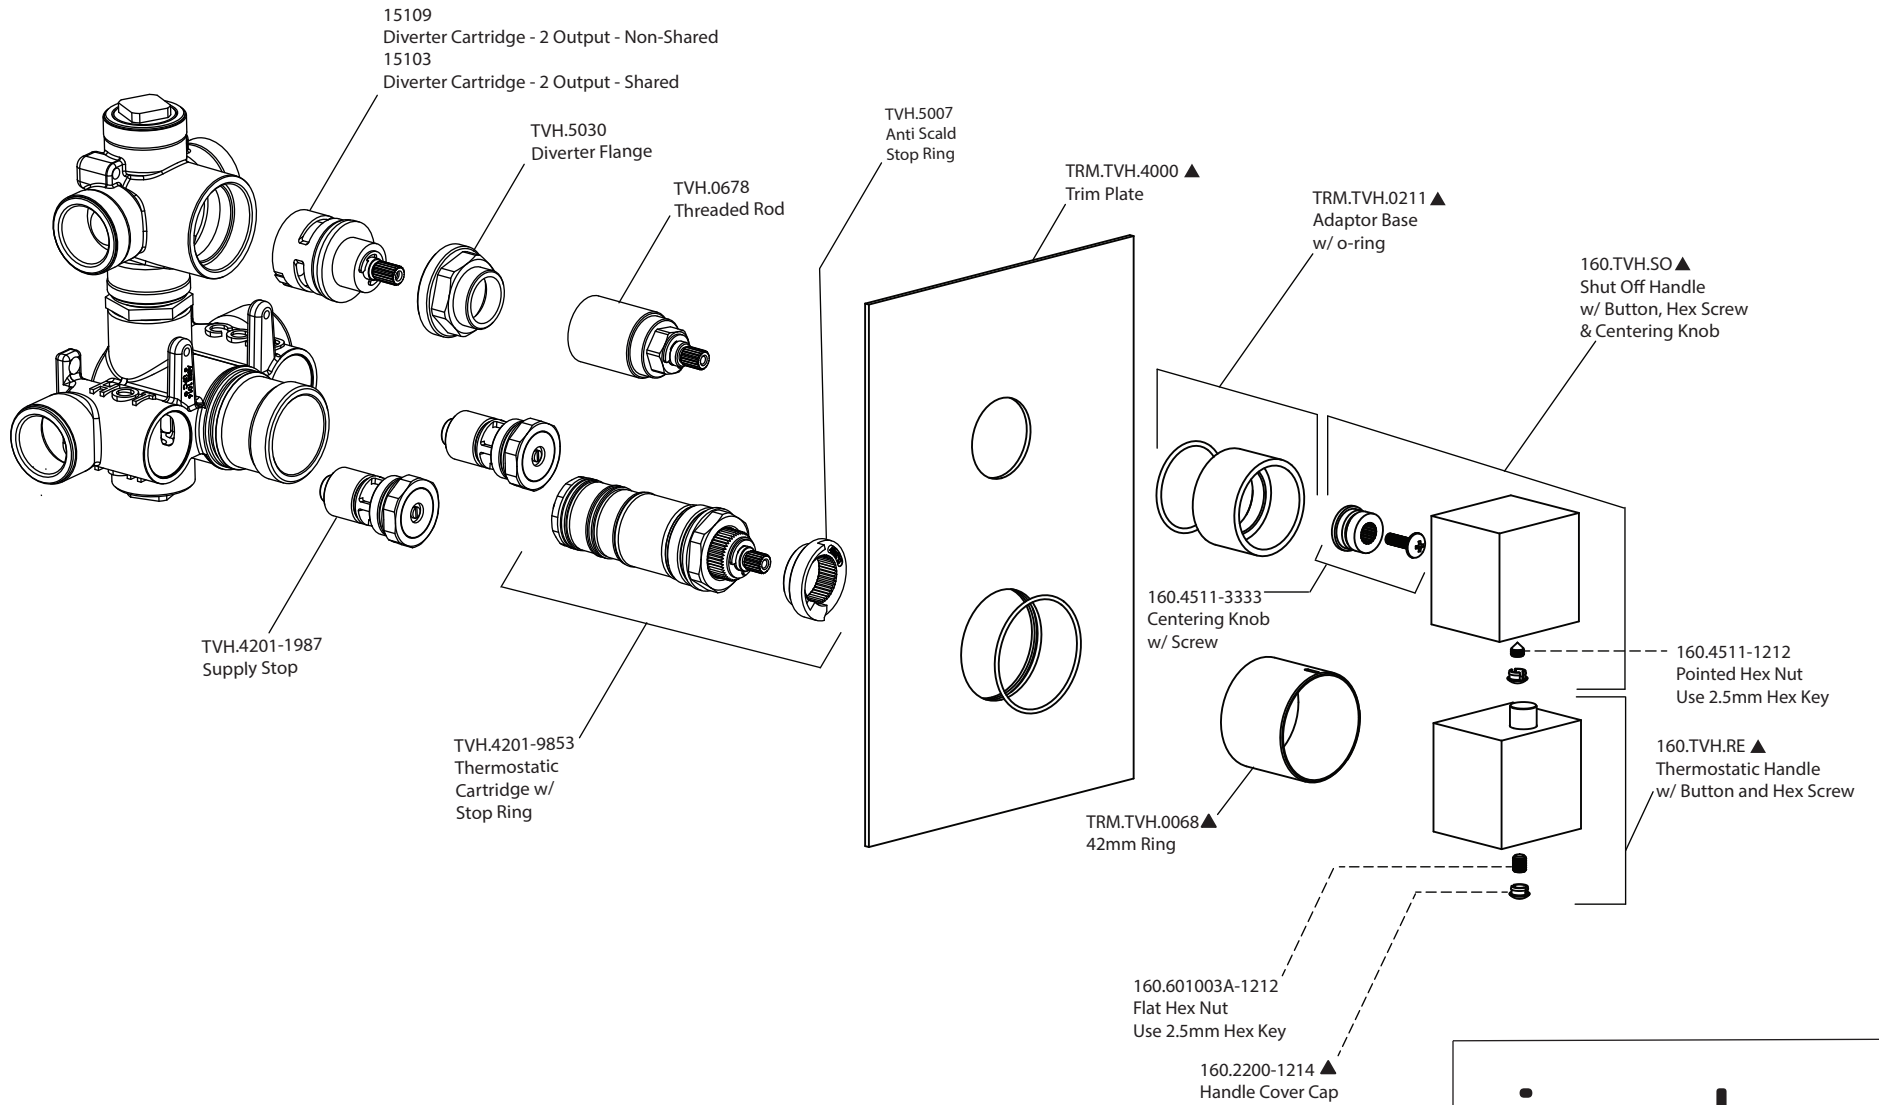

# Product Parts Breakdown

## Using TVH.4420F Valve

**isenberg**  
innovation+design

160.4420

# Product Parts Breakdown Using TVH.4420 Valve

**isenberg**  
innovation+design

160.4420