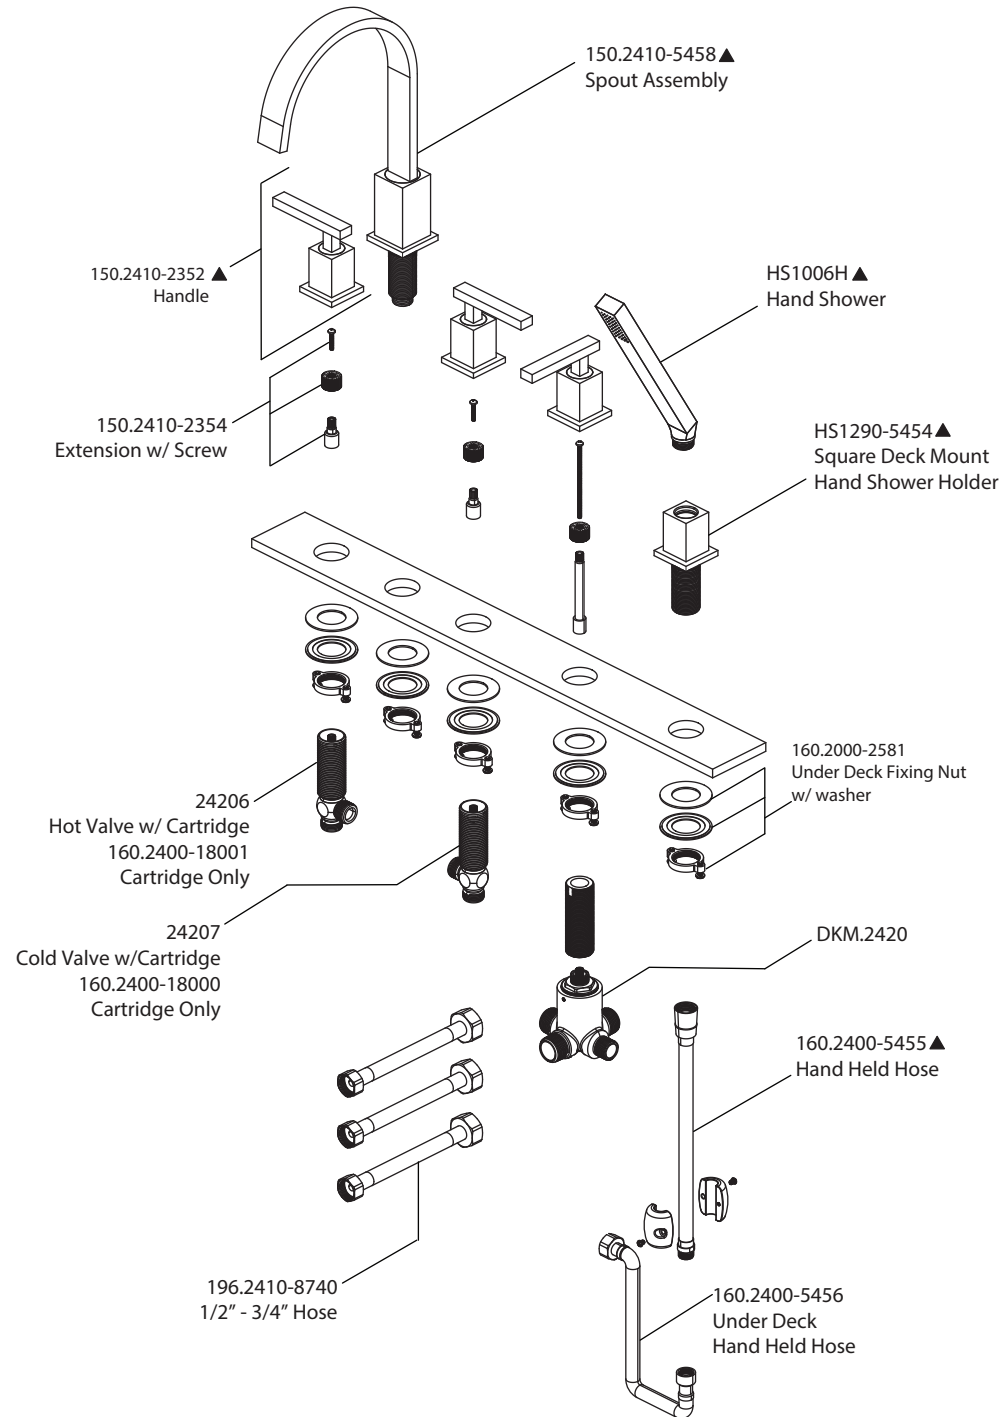

Product Parts Breakdown

isenberg
innovation+design

150.2420