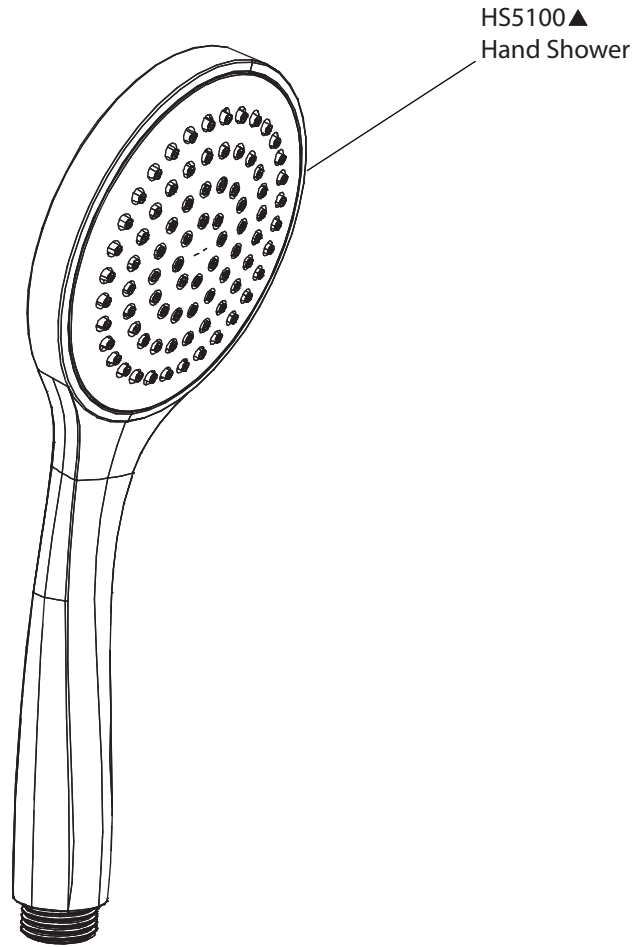

Product Parts Breakdown

isenberg
innovation+design

145.7150

Product Parts Breakdown

▲ Specify Finish

isenberg
innovation+design

HS1012SA

Ver 2.53

Product Parts Breakdown

▲ Specify Finish

HSB.10R ▲
Shower Head

isenberg
innovation+design

HSB.10R

Ver 2.53

Product Parts Breakdown

isenberg
innovation+design

145.4500T

Product Parts Breakdown

isenberg
innovation+design

TVH.4401

Ver 2.53

Product Parts Breakdown

▲ Specify Finish

isenberg
innovation+design

HS5100

Ver 2.55

Product Parts Breakdown

isenberg
innovation+design

HS8008

Product Parts Breakdown

▲ Specify Finish

isenberg
innovation+design