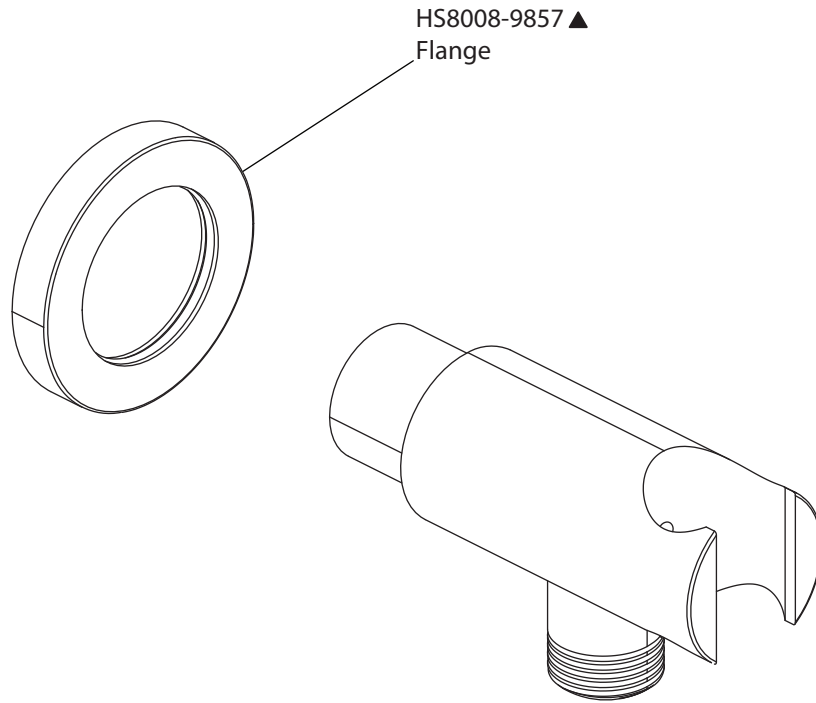

Product Parts Breakdown

▲ Specify Finish

HSB.10R ▲
Shower Head

isenberg
innovation+design

HSB.10R

Ver 2.53

Product Parts Breakdown

isenberg
innovation+design

145.4500T

Product Parts Breakdown

isenberg
innovation+design

TVH.4401

Ver 2.53

Product Parts Breakdown

▲ Specify Finish

isenberg
innovation+design

HS5100

Ver 2.55

Product Parts Breakdown

isenberg
innovation+design

HS8008

Product Parts Breakdown

▲ Specify Finish

isenberg
innovation+design