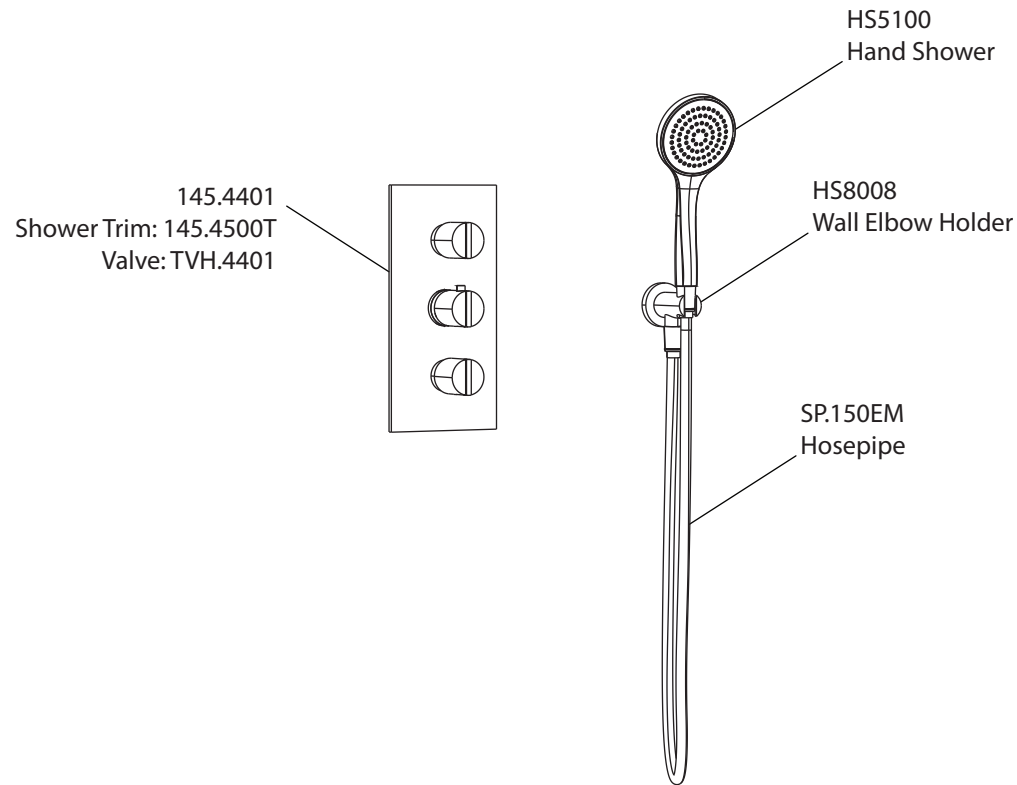

Product Parts Breakdown

isenberg
innovation+design

145.7150

Product Parts Breakdown

▲ Specify Finish

isenberg
innovation+design

HS1012SA

Ver 2.53

Product Parts Breakdown

▲ Specify Finish

HSB.10R ▲
Shower Head

isenberg
innovation+design

HSB.10R

Ver 2.53

Product Parts Breakdown

isenberg
innovation+design

145.4500T

Product Parts Breakdown

isenberg
innovation+design

TVH.4401

Ver 2.53

Product Parts Breakdown

▲ Specify Finish

isenberg
innovation+design