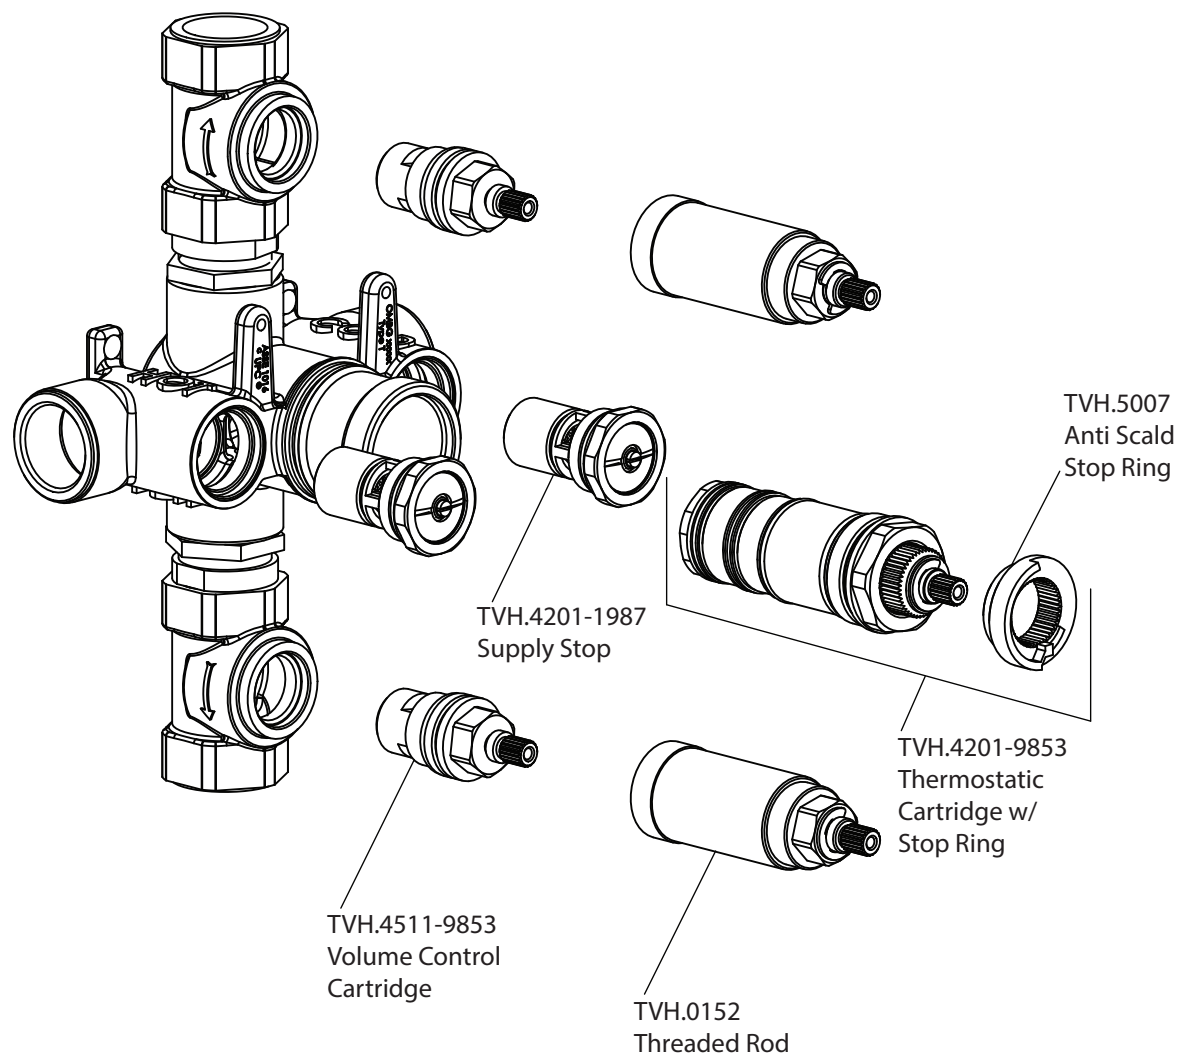

Product Parts Breakdown

isenberg
innovation+design

145.7150

Product Parts Breakdown

▲ Specify Finish

isenberg
innovation+design

HS1012SA

Ver 2.53

Product Parts Breakdown

▲ Specify Finish

HSB.10R ▲
Shower Head

isenberg
innovation+design

HSB.10R

Ver 2.53

Product Parts Breakdown

isenberg
innovation+design

145.4500T

Product Parts Breakdown

isenberg
innovation+design

TVH.4401

Ver 2.53

Product Parts Breakdown

▲ Specify Finish

isenberg
innovation+design

HS5100

Ver 2.55

Product Parts Breakdown

isenberg
innovation+design

HS8008

Product Parts Breakdown

▲ Specify Finish

isenberg
innovation+design