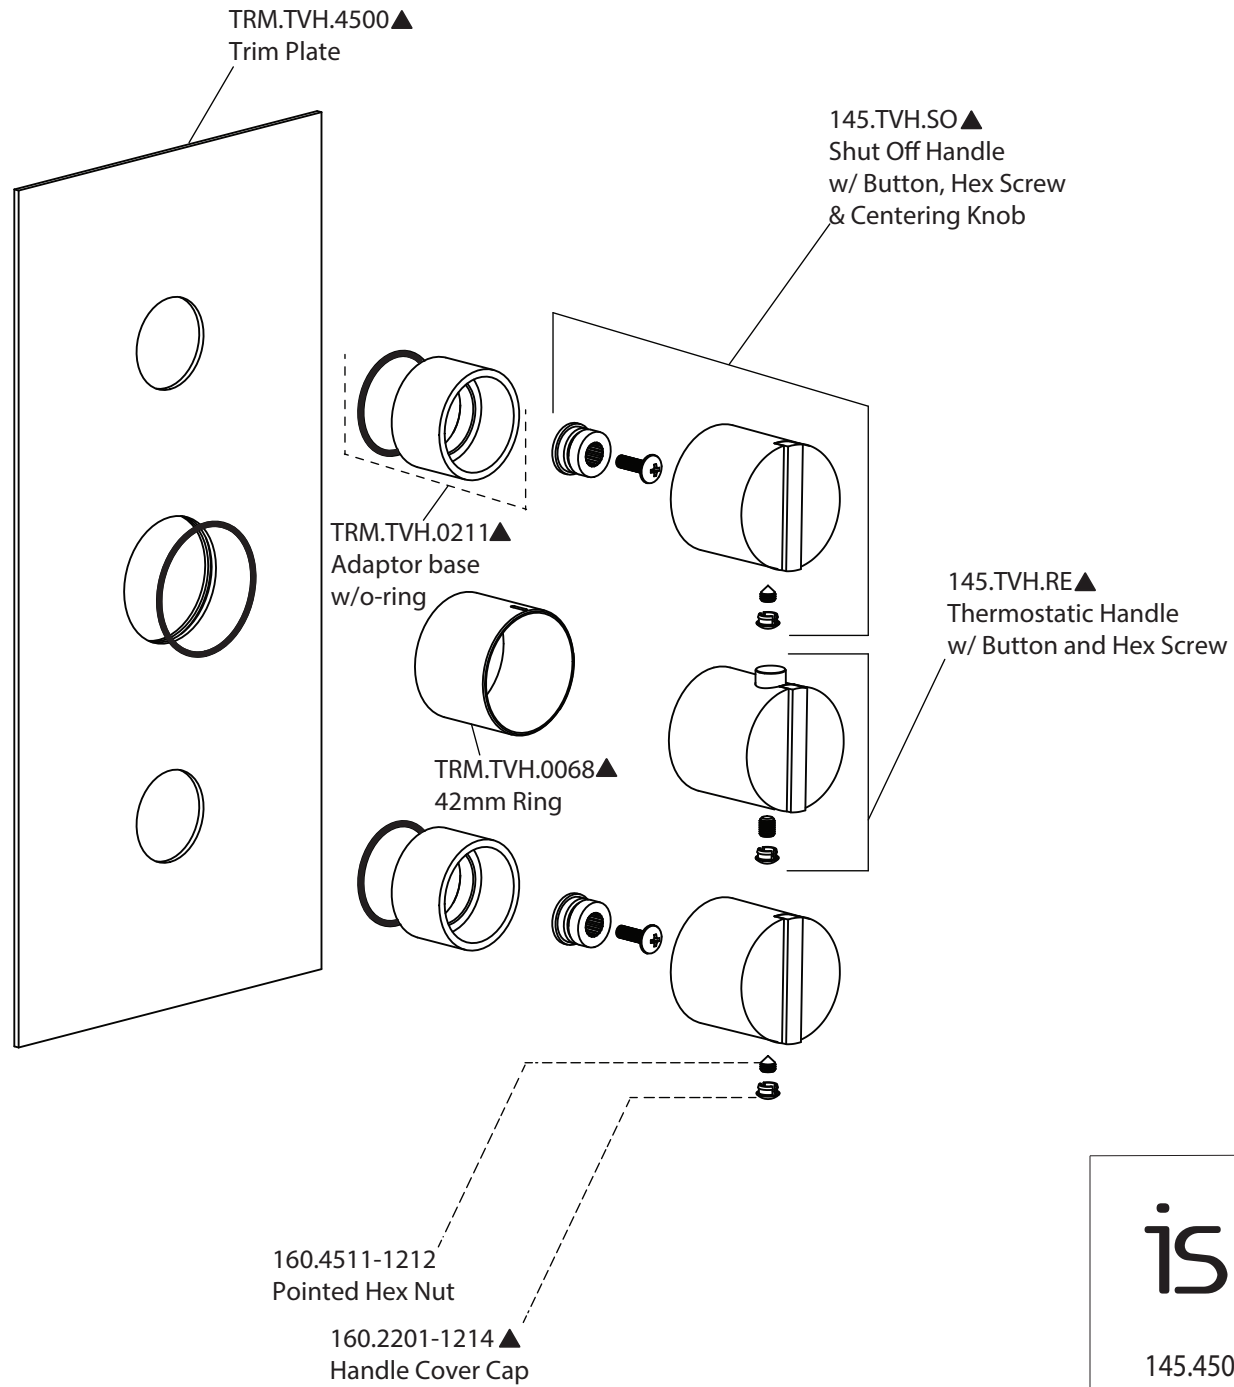

Product Parts Breakdown

isenberg
innovation+design

145.7150

Product Parts Breakdown

▲ Specify Finish

isenberg
innovation+design

HS1012SA

Ver 2.53

Product Parts Breakdown

▲ Specify Finish

HSB.10R ▲
Shower Head

isenberg
innovation+design

HSB.10R

Ver 2.53

Product Parts Breakdown

isenberg
innovation+design

145.4500T

Product Parts Breakdown

isenberg
innovation+design

TVH.4401

Ver 2.53

Product Parts Breakdown

▲ Specify Finish

isenberg
innovation+design

HS5100

Ver 2.55

Product Parts Breakdown

isenberg
innovation+design

HS8008

Product Parts Breakdown

▲ Specify Finish

isenberg
innovation+design