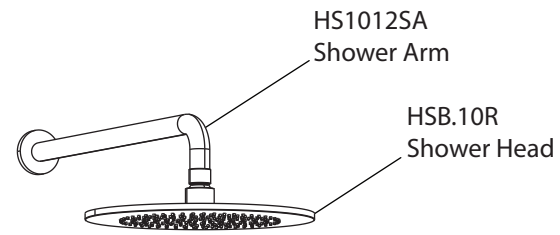

Product Parts Breakdown

isenberg
innovation+design

145.7150

Product Parts Breakdown

▲ Specify Finish

isenberg
innovation+design

HS1012SA

Ver 2.53

Product Parts Breakdown

▲ Specify Finish

HSB.10R ▲
Shower Head

isenberg
innovation+design

HSB.10R

Ver 2.53

Product Parts Breakdown

isenberg
innovation+design