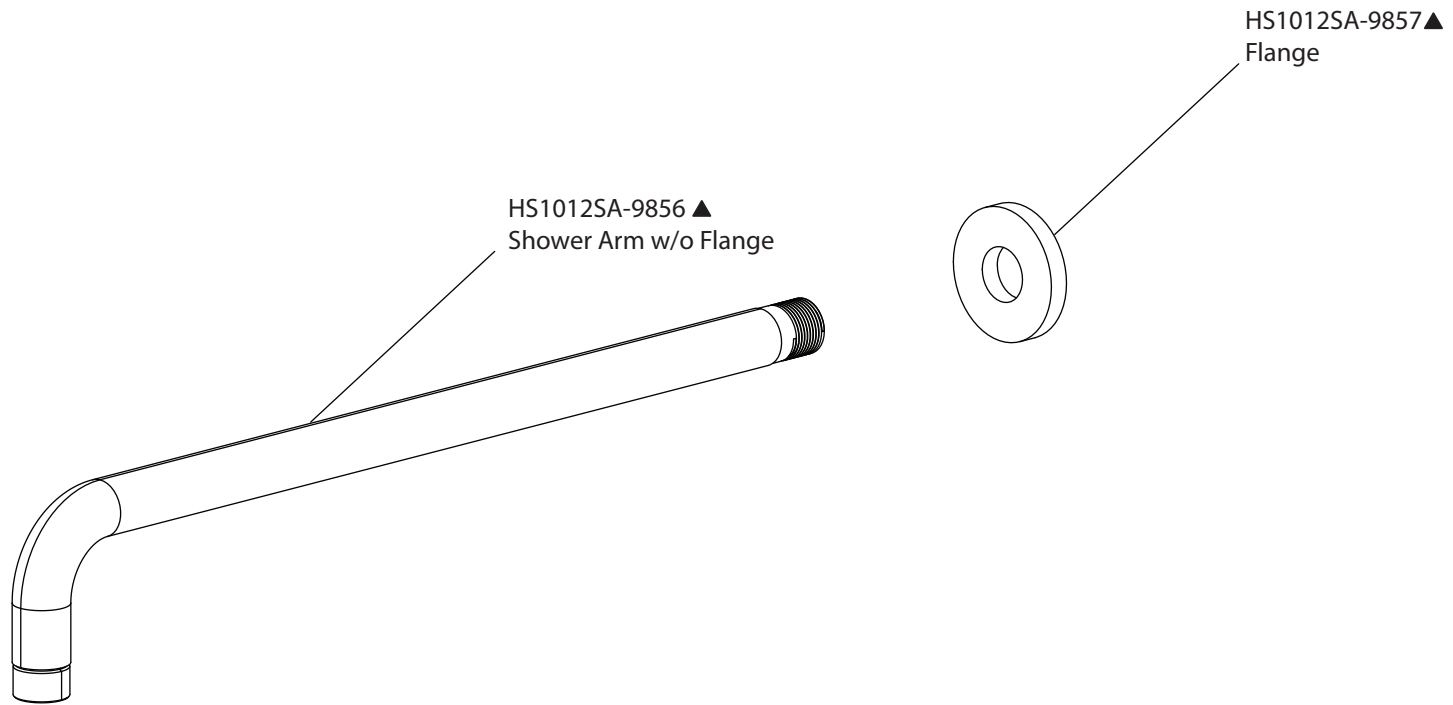

Product Parts Breakdown

isenberg
innovation+design

145.7150

Product Parts Breakdown

▲ Specify Finish

isenberg
innovation+design

HS1012SA

Ver 2.53

Product Parts Breakdown

▲ Specify Finish

HSB.10R ▲
Shower Head

isenberg
innovation+design

HSB.10R

Ver 2.53

Product Parts Breakdown

isenberg
innovation+design

145.4500T

Product Parts Breakdown

isenberg
innovation+design

TVH.4401

Ver 2.53

Product Parts Breakdown

▲ Specify Finish

isenberg
innovation+design