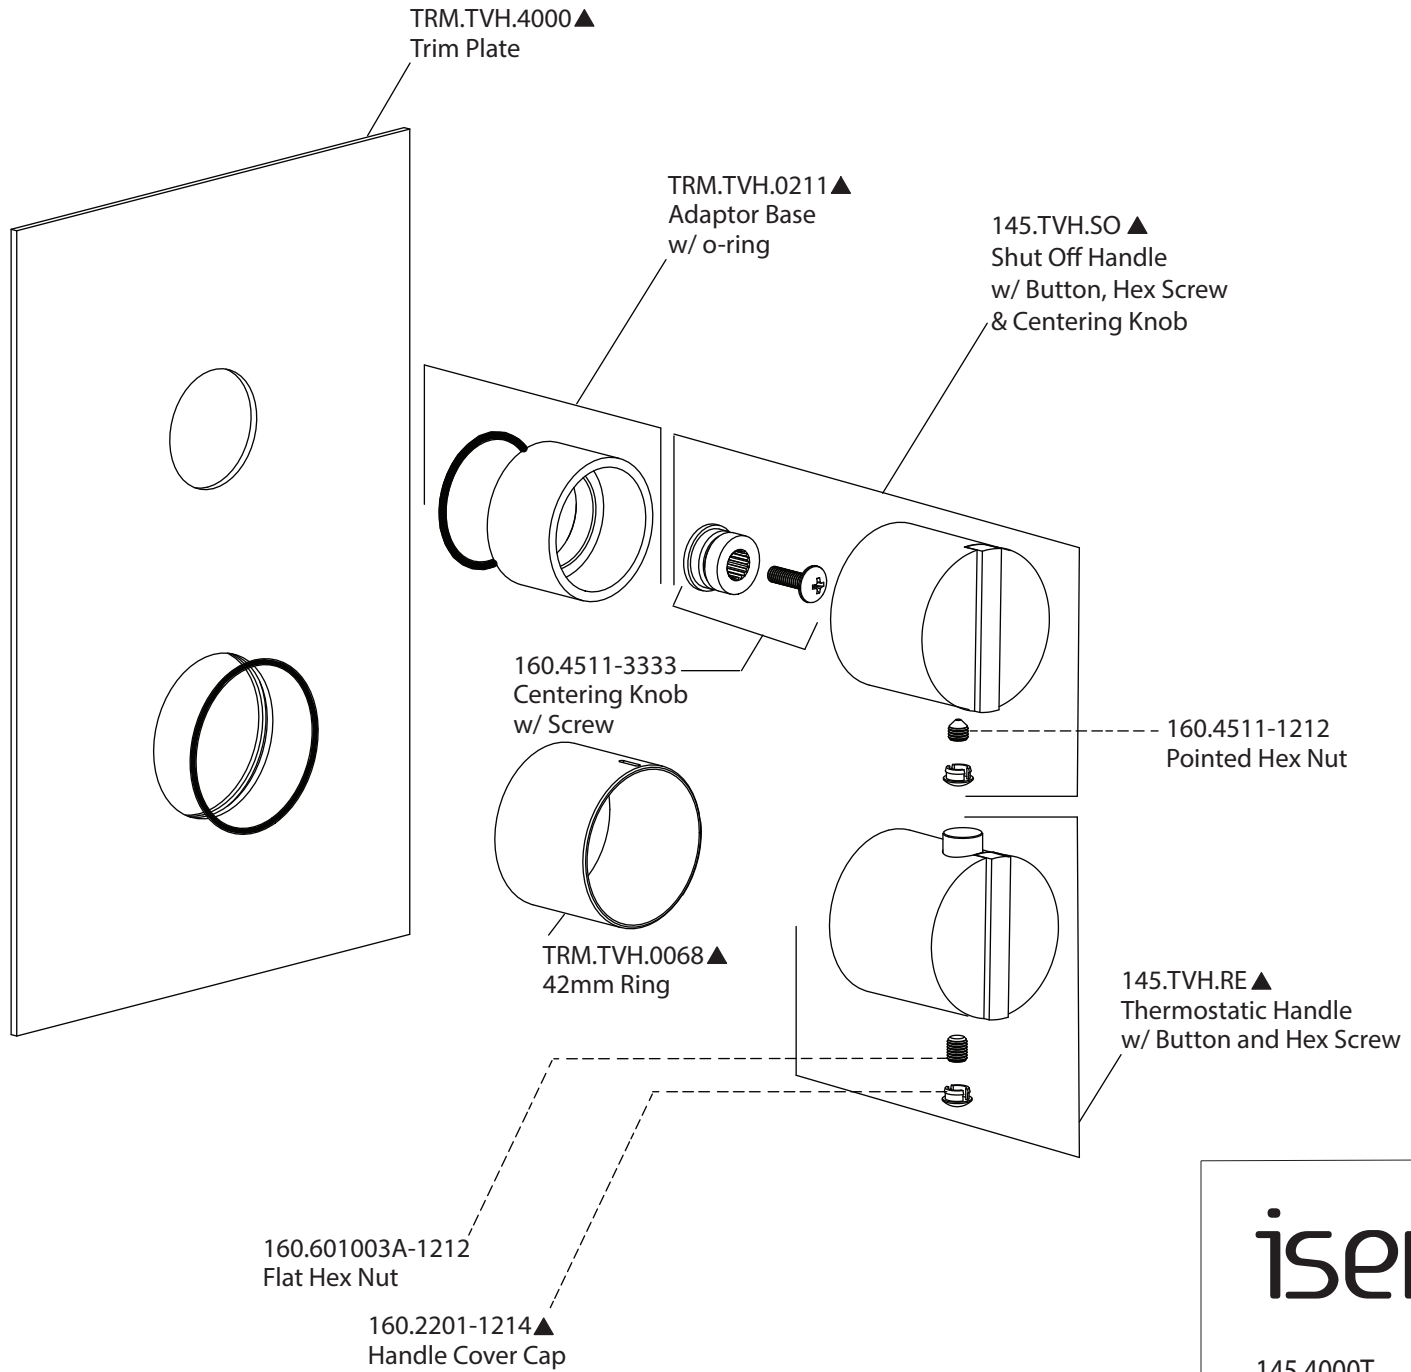

Product Parts Breakdown

isenberg
innovation+design

145.7050

Product Parts Breakdown

▲ Specify Finish

isenberg
innovation+design

HS1012SA

Ver 2.53

Product Parts Breakdown

▲ Specify Finish

isenberg
innovation+design

HS1002A

Ver 2.53

Product Parts Breakdown

isenberg
innovation+design

145.4000T

Product Parts Breakdown

isenberg
innovation+design

TVH.4420F

Product Parts Breakdown

▲ Specify Finish

isenberg
innovation+design

HS5100

Ver 2.55

Product Parts Breakdown

▲ Specify Finish

isenberg
innovation+design

HS8008

Ver 2.54

Product Parts Breakdown

▲ Specify Finish

isenberg
innovation+design