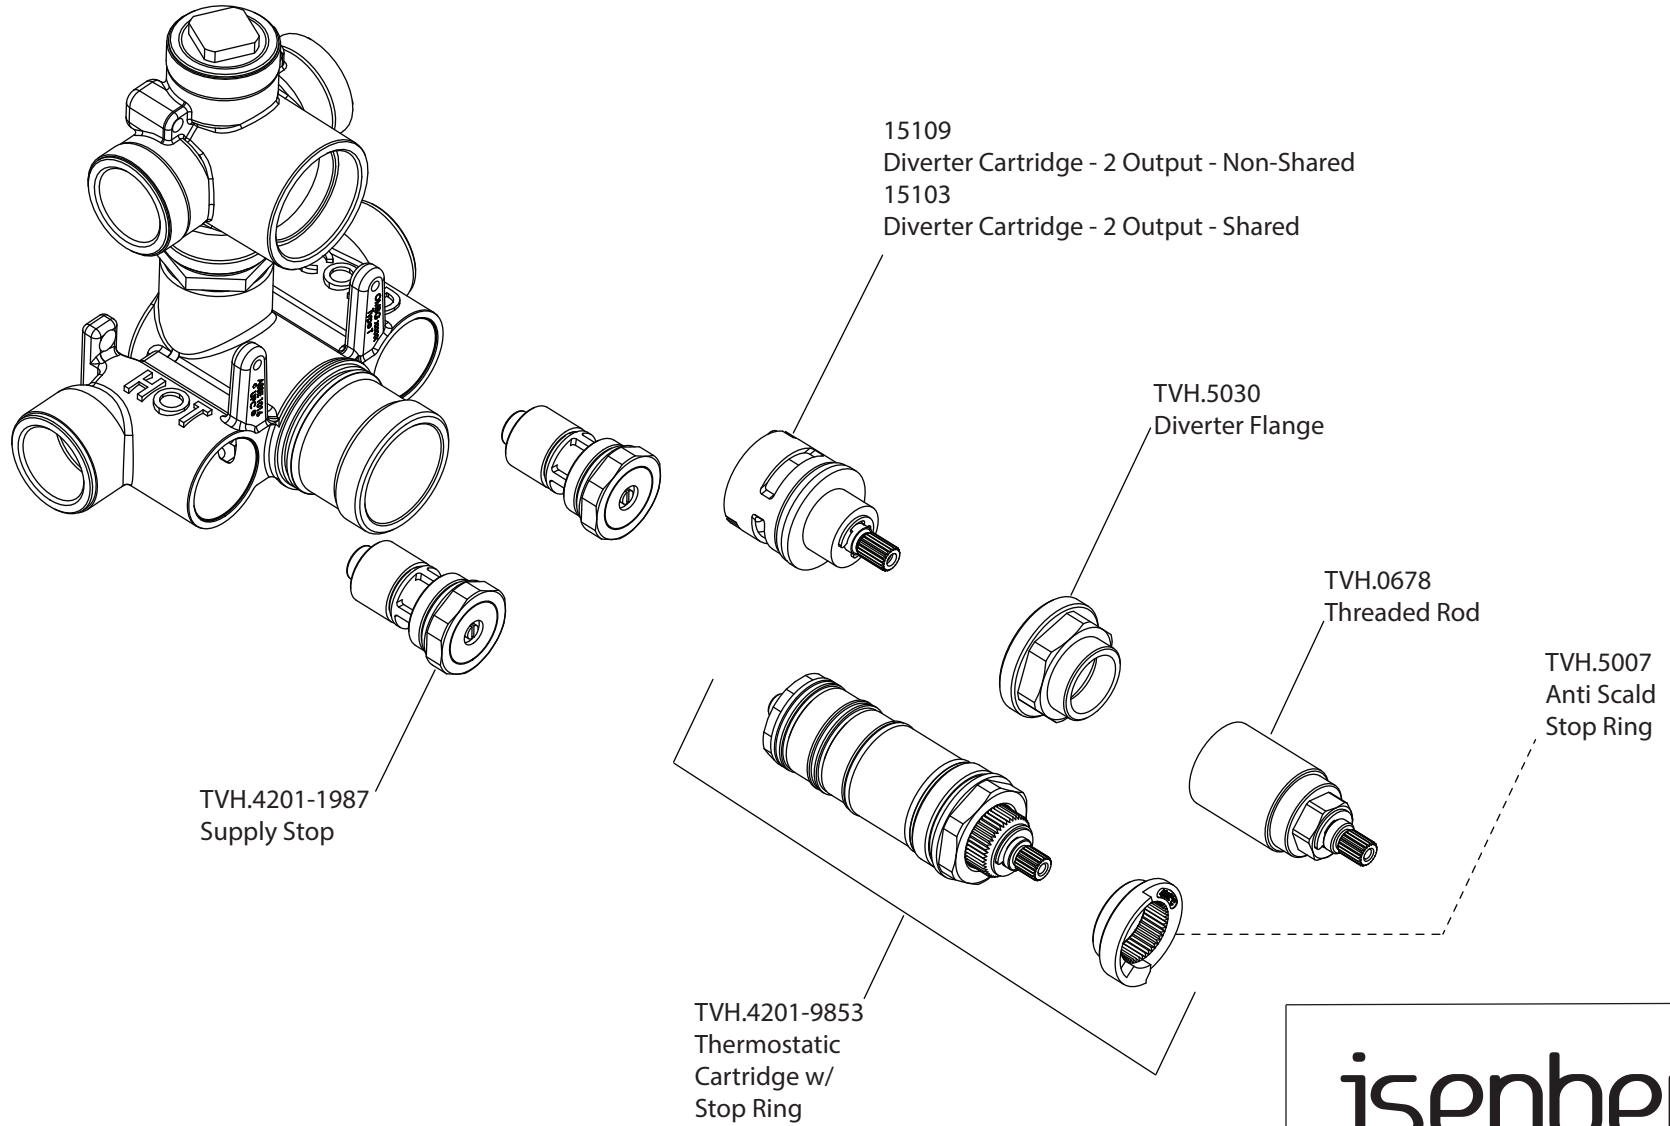

Product Parts Breakdown

isenberg
innovation+design

145.7050

Product Parts Breakdown

▲ Specify Finish

isenberg
innovation+design

HS1012SA

Ver 2.53

Product Parts Breakdown

▲ Specify Finish

isenberg
innovation+design

HS1002A

Ver 2.53

Product Parts Breakdown

isenberg
innovation+design

145.4000T

Product Parts Breakdown

isenberg
innovation+design

TVH.4420F

Product Parts Breakdown

▲ Specify Finish

isenberg
innovation+design

HS5100

Ver 2.55

Product Parts Breakdown

▲ Specify Finish

isenberg
innovation+design

HS8008

Ver 2.54

Product Parts Breakdown

▲ Specify Finish

isenberg
innovation+design