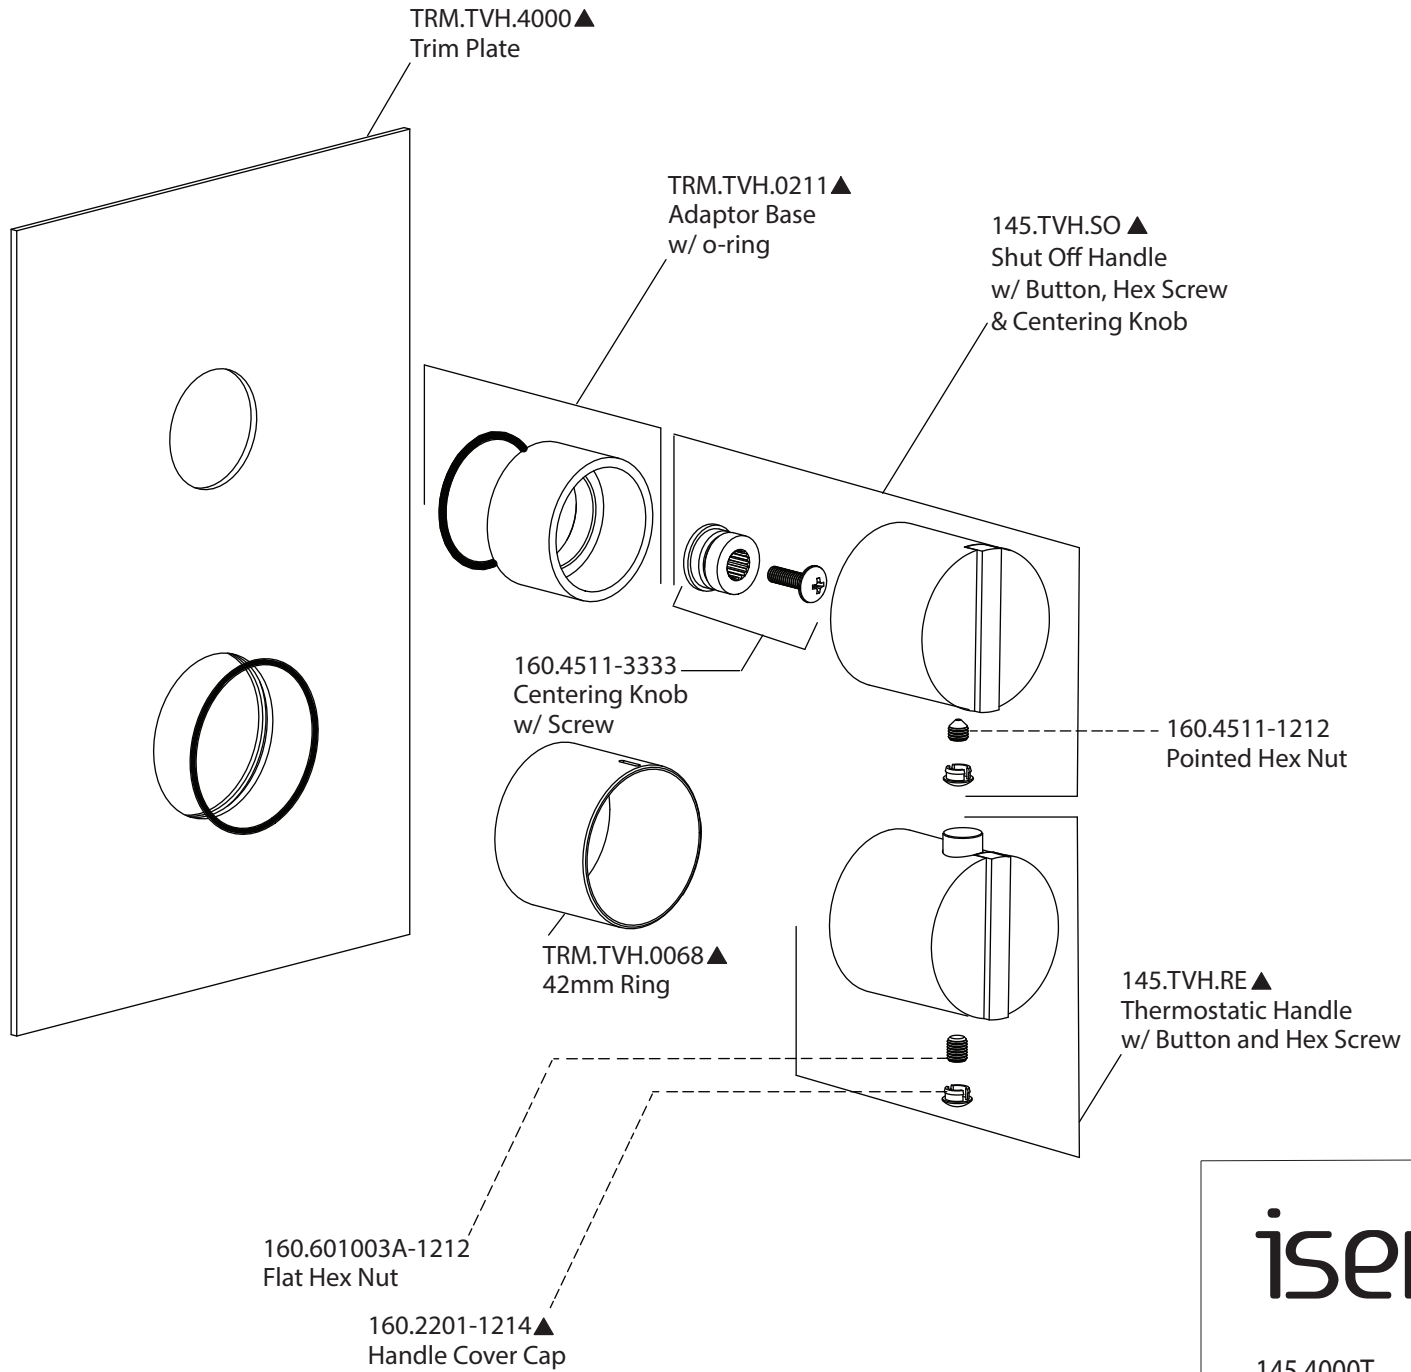

# Product Parts Breakdown

▲ Specify Finish

**isenberg**  
innovation+design

145.7000

# Product Parts Breakdown

▲ Specify Finish

**isenberg**  
innovation+design

HS1012SA

Ver 2.53

# Product Parts Breakdown

▲ Specify Finish

HS1002A▲  
Shower Head

**isenberg**  
innovation+design

HS1002A

Ver 2.53

# Product Parts Breakdown

**isenberg**  
innovation+design

145.4000T