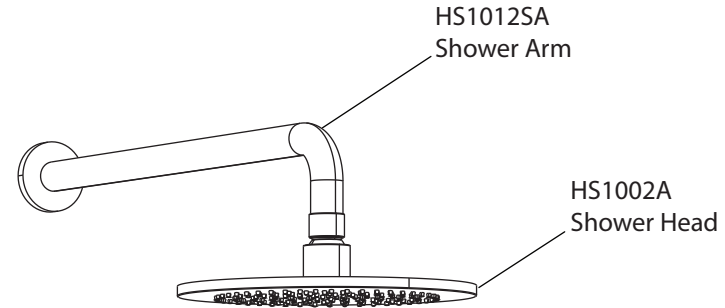

# Product Parts Breakdown

▲ Specify Finish

**isenberg**  
innovation+design

145.7000

# Product Parts Breakdown

▲ Specify Finish

**isenberg**  
innovation+design

HS1012SA

Ver 2.53

# Product Parts Breakdown

▲ Specify Finish

HS1002A▲  
Shower Head

**isenberg**  
innovation+design

HS1002A

Ver 2.53