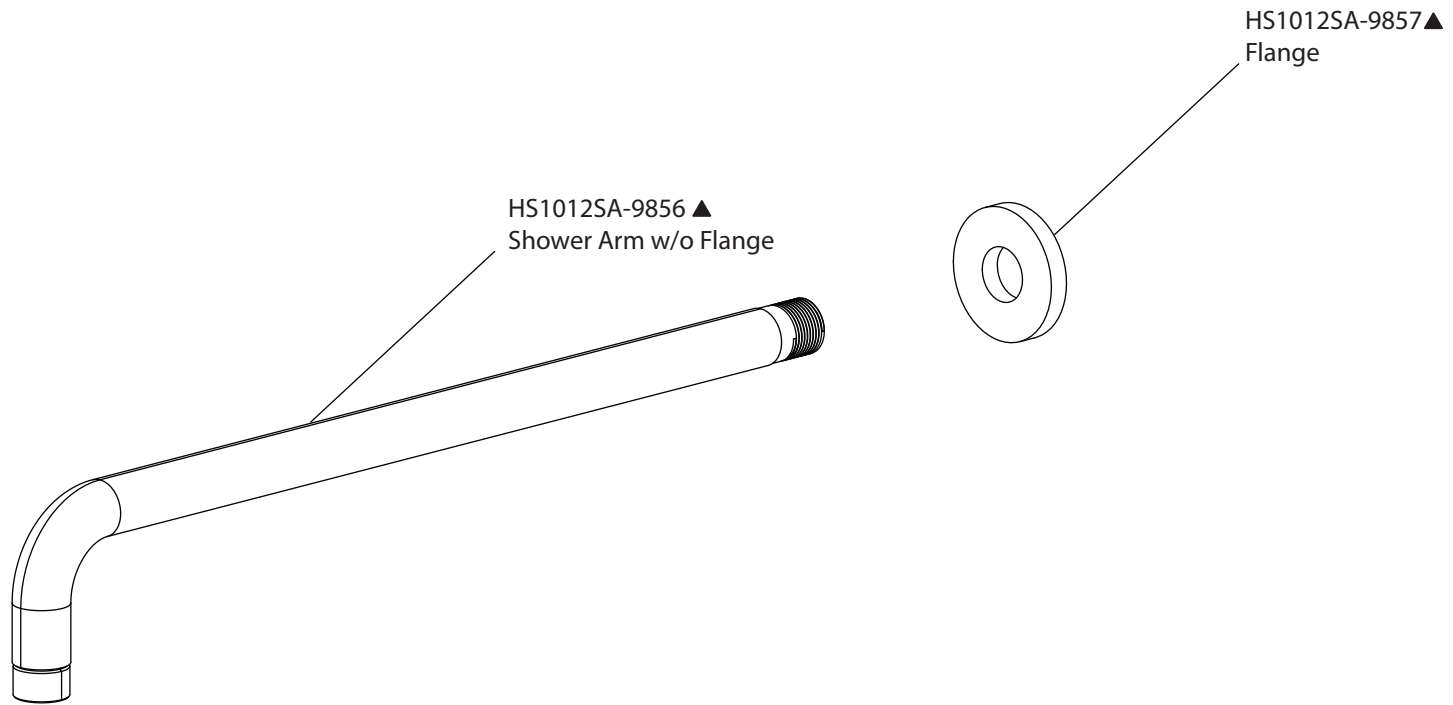

# Product Parts Breakdown

▲ Specify Finish

**isenberg**  
innovation+design

145.7000

# Product Parts Breakdown

▲ Specify Finish

**isenberg**  
innovation+design

HS1012SA

Ver 2.53

# Product Parts Breakdown

▲ Specify Finish

HS1002A▲  
Shower Head

**isenberg**  
innovation+design

HS1002A

Ver 2.53

# Product Parts Breakdown

**isenberg**  
innovation+design

145.4000T