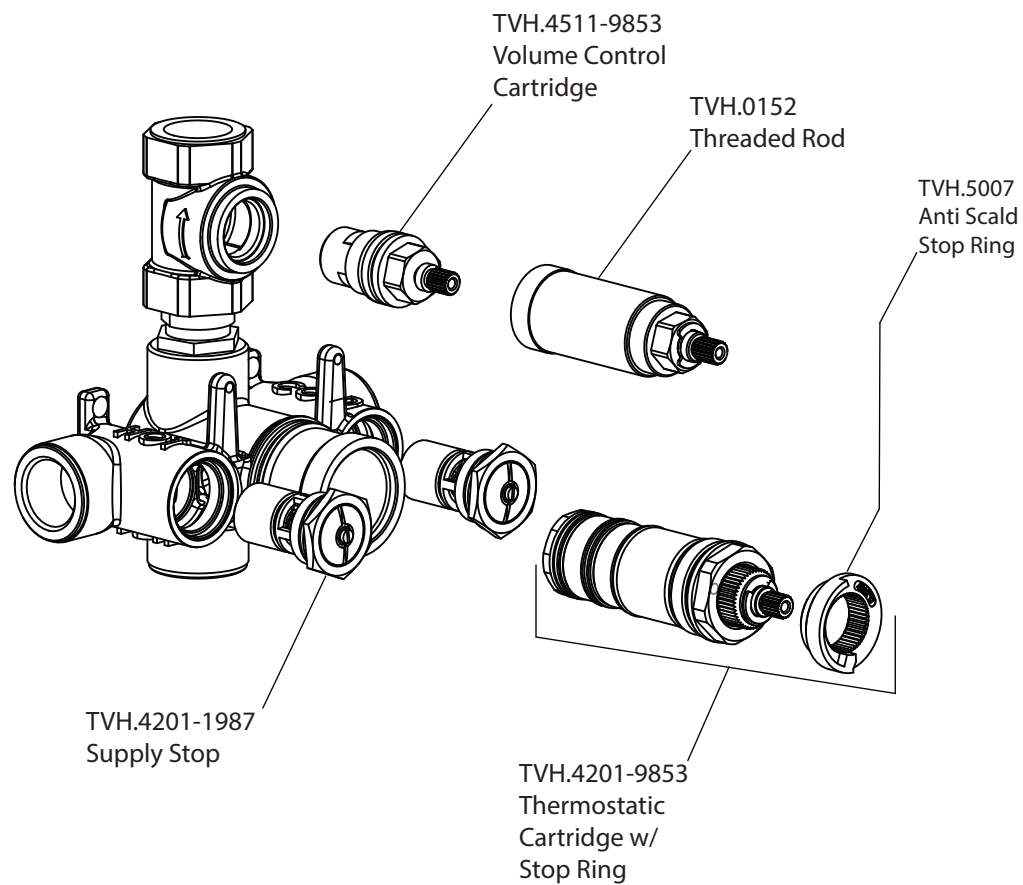

# Product Parts Breakdown

▲ Specify Finish

HS1002A▲  
Shower Head

**isenberg**  
innovation+design

HS1002A

Ver 2.53

# Product Parts Breakdown

**isenberg**  
innovation+design

145.4000T

# Product Parts Breakdown

**isenberg**  
innovation+design

TVH.4101

Ver 2.53