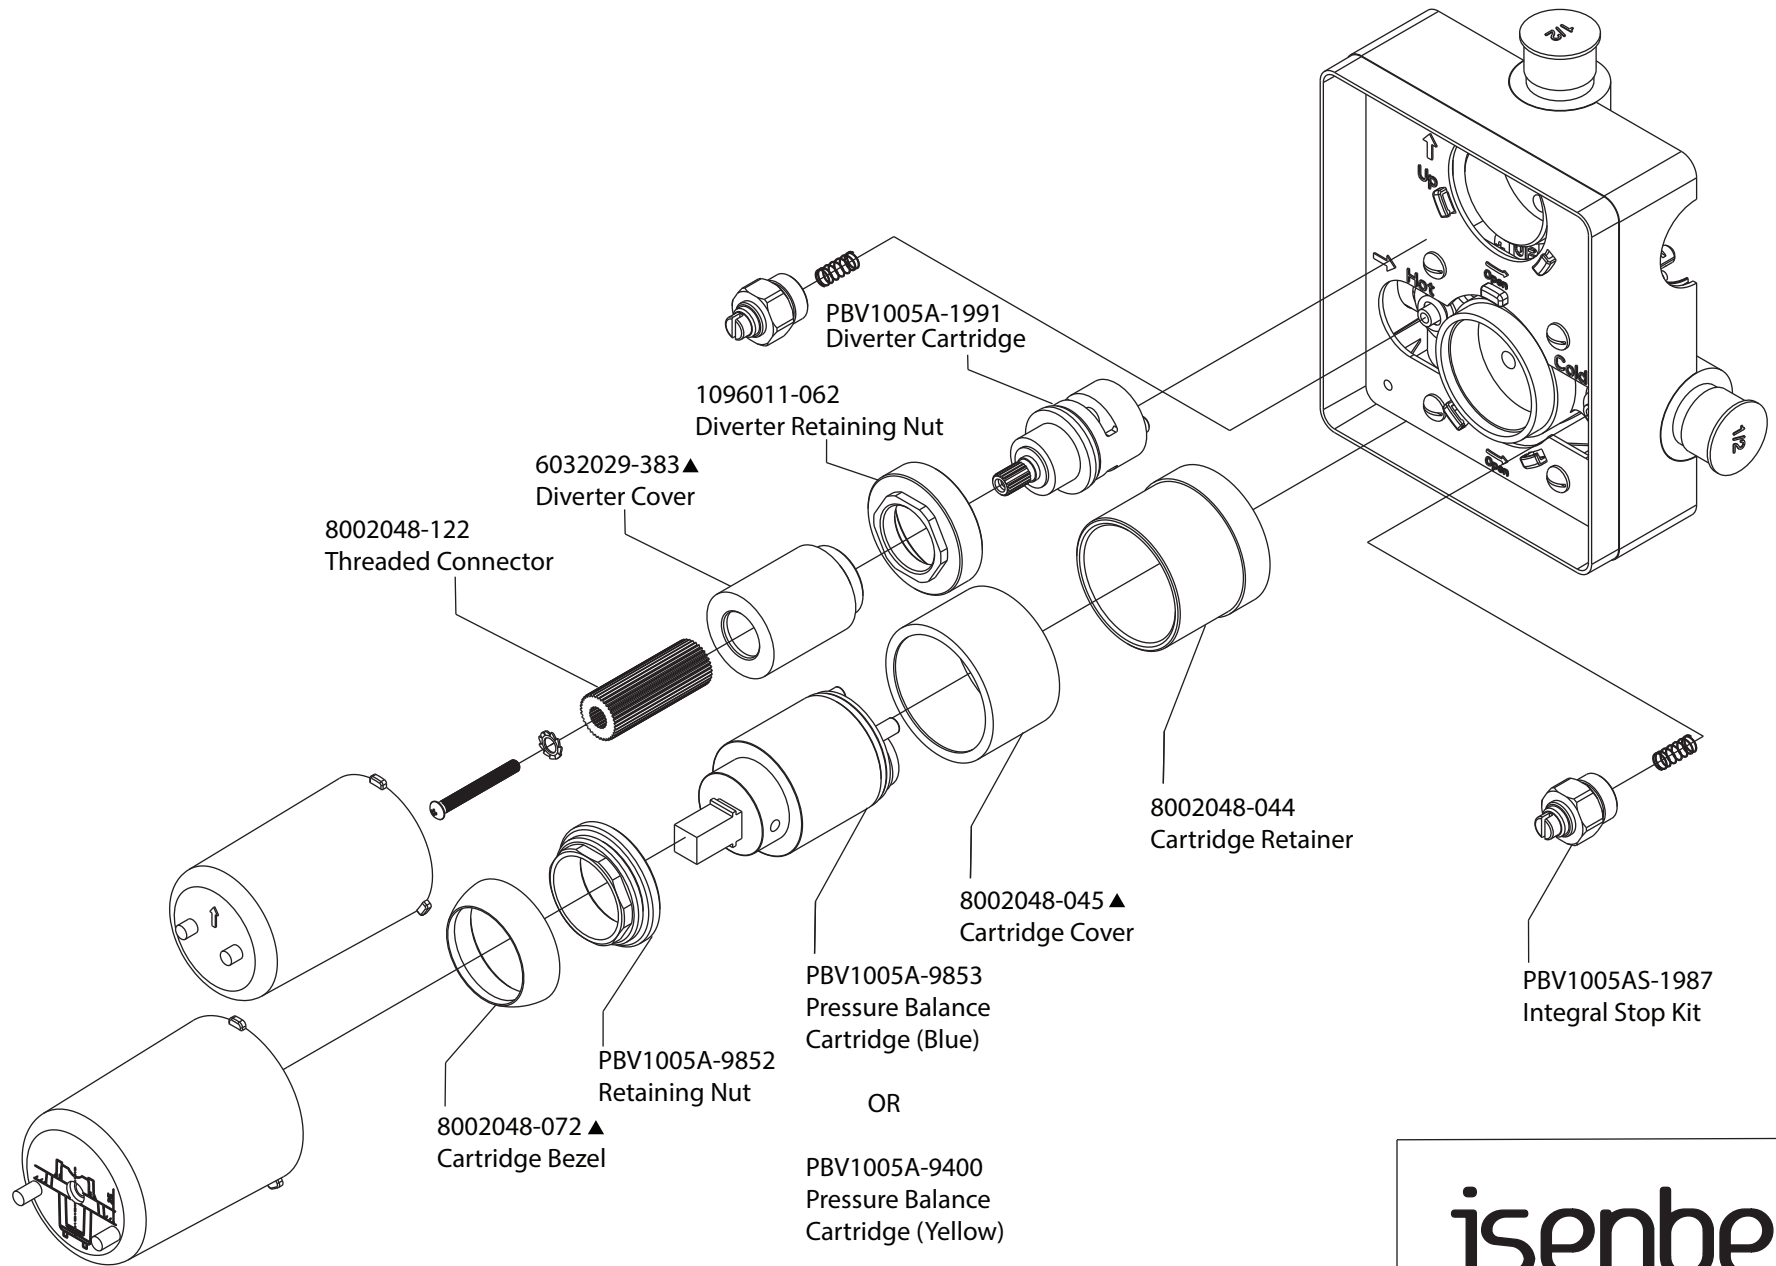

# Product Parts Breakdown

▲ Specify Finish

**isenberg**  
innovation+design

145.2100T

Ver 2.53

# Product Parts Breakdown

**isenberg**  
innovation+design

PBV1005A