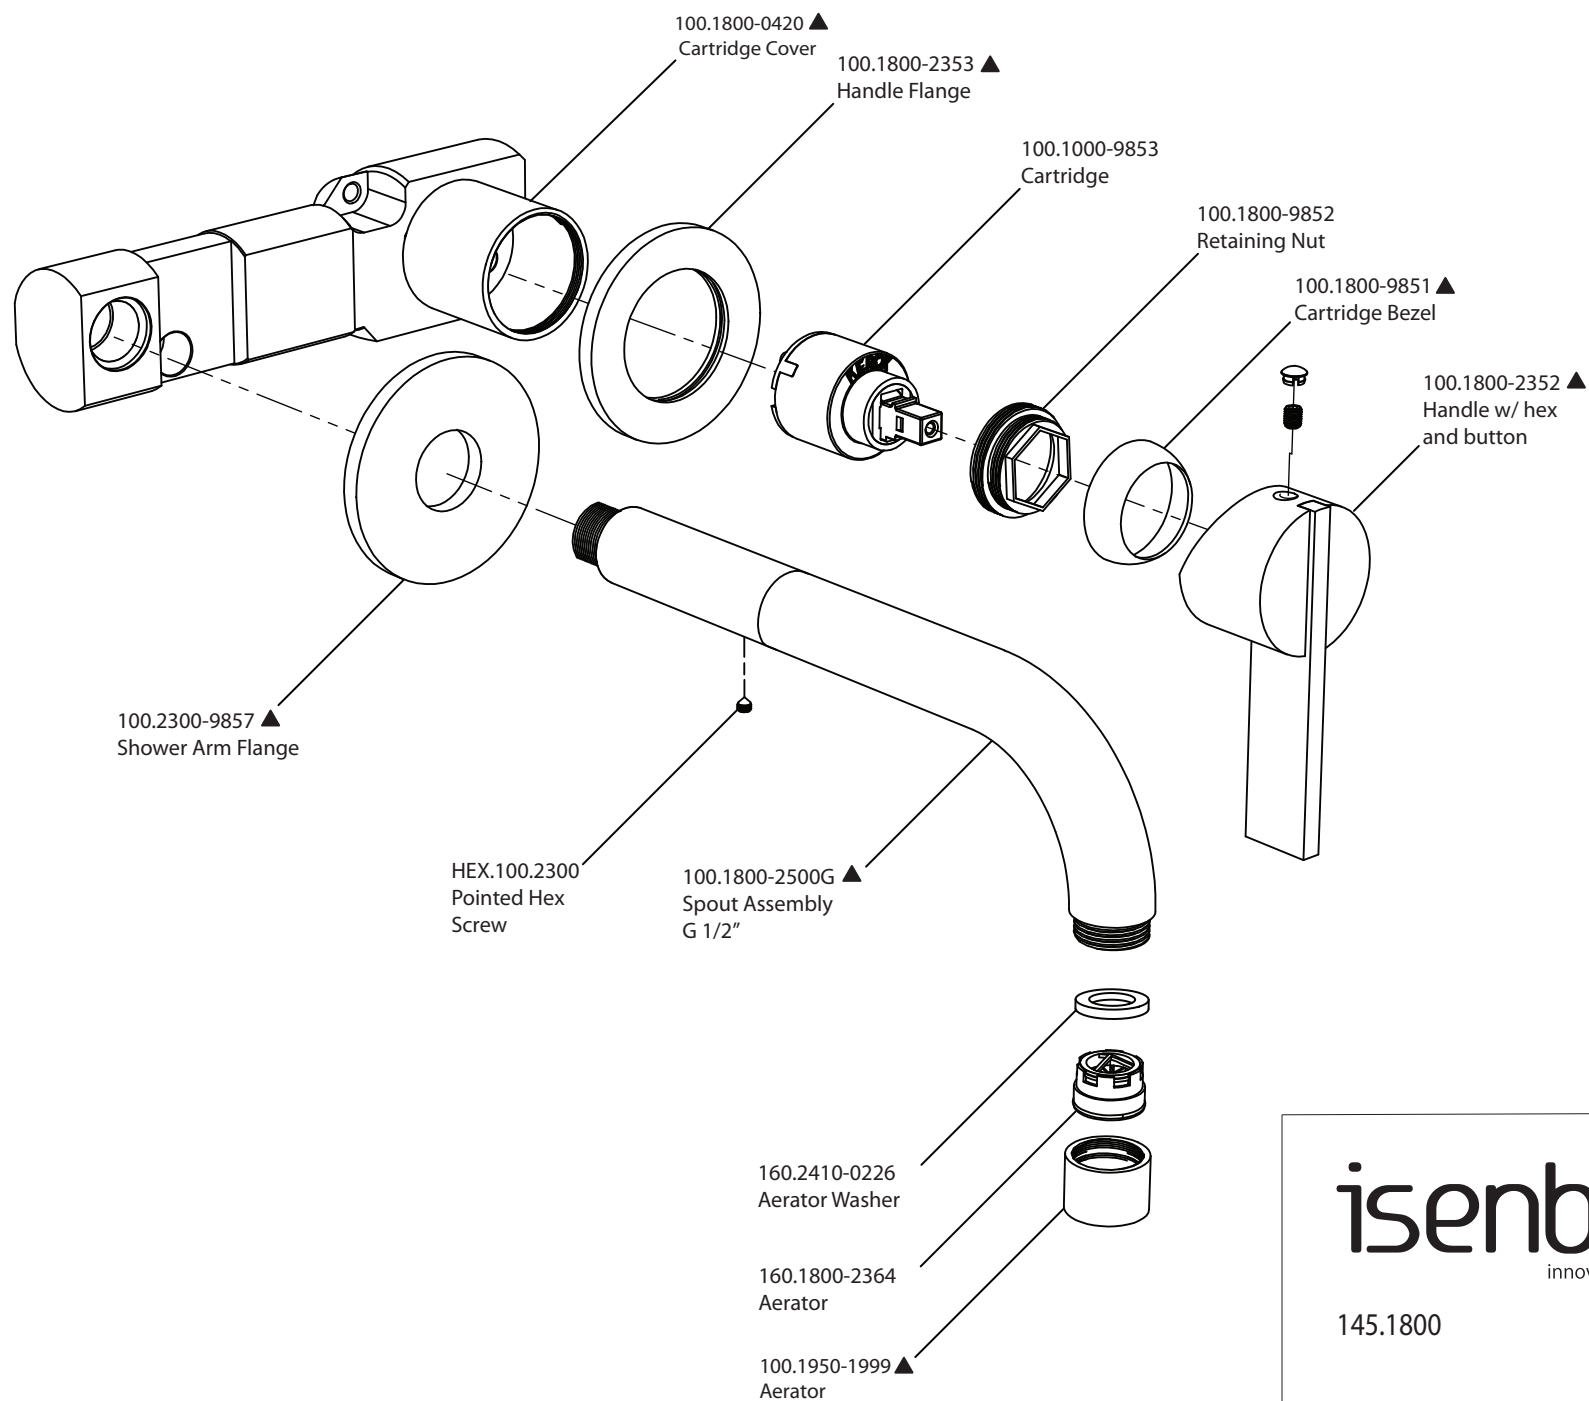

Product Parts Breakdown

isenberg
innovation+design

145.1800

Ver 2.55