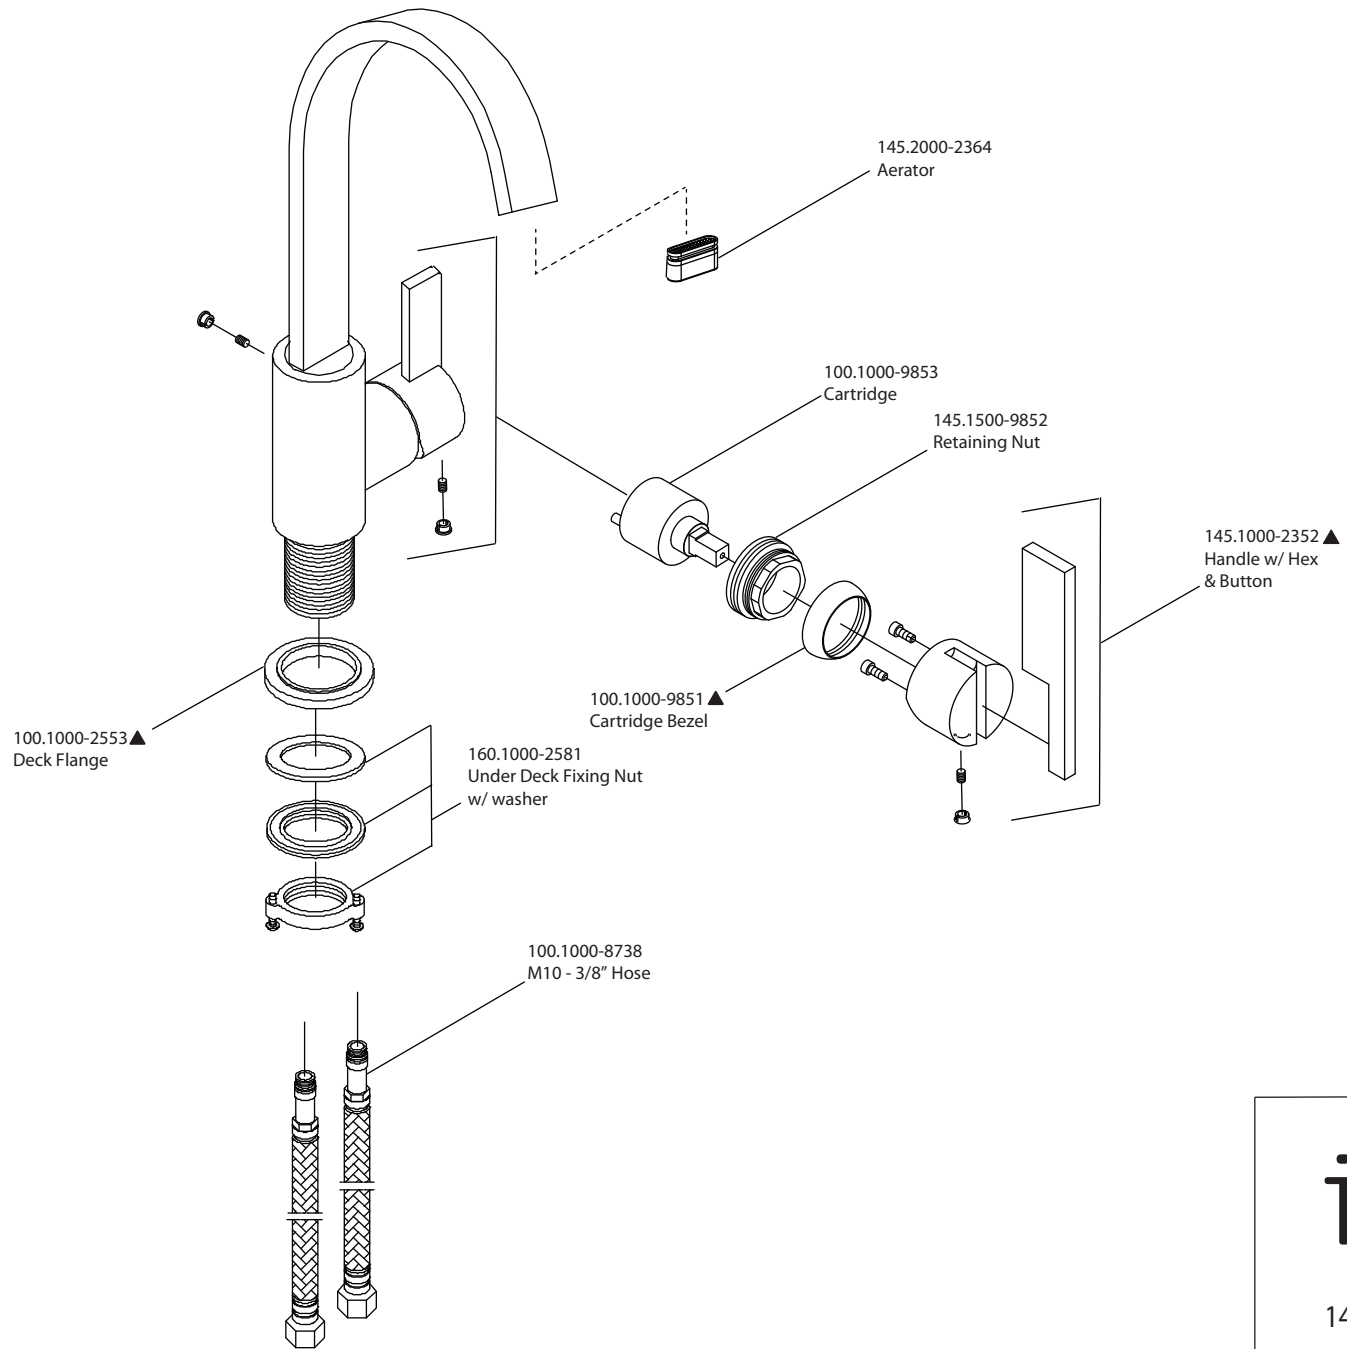

Product Parts Breakdown

isenberg
innovation+design

145.1500