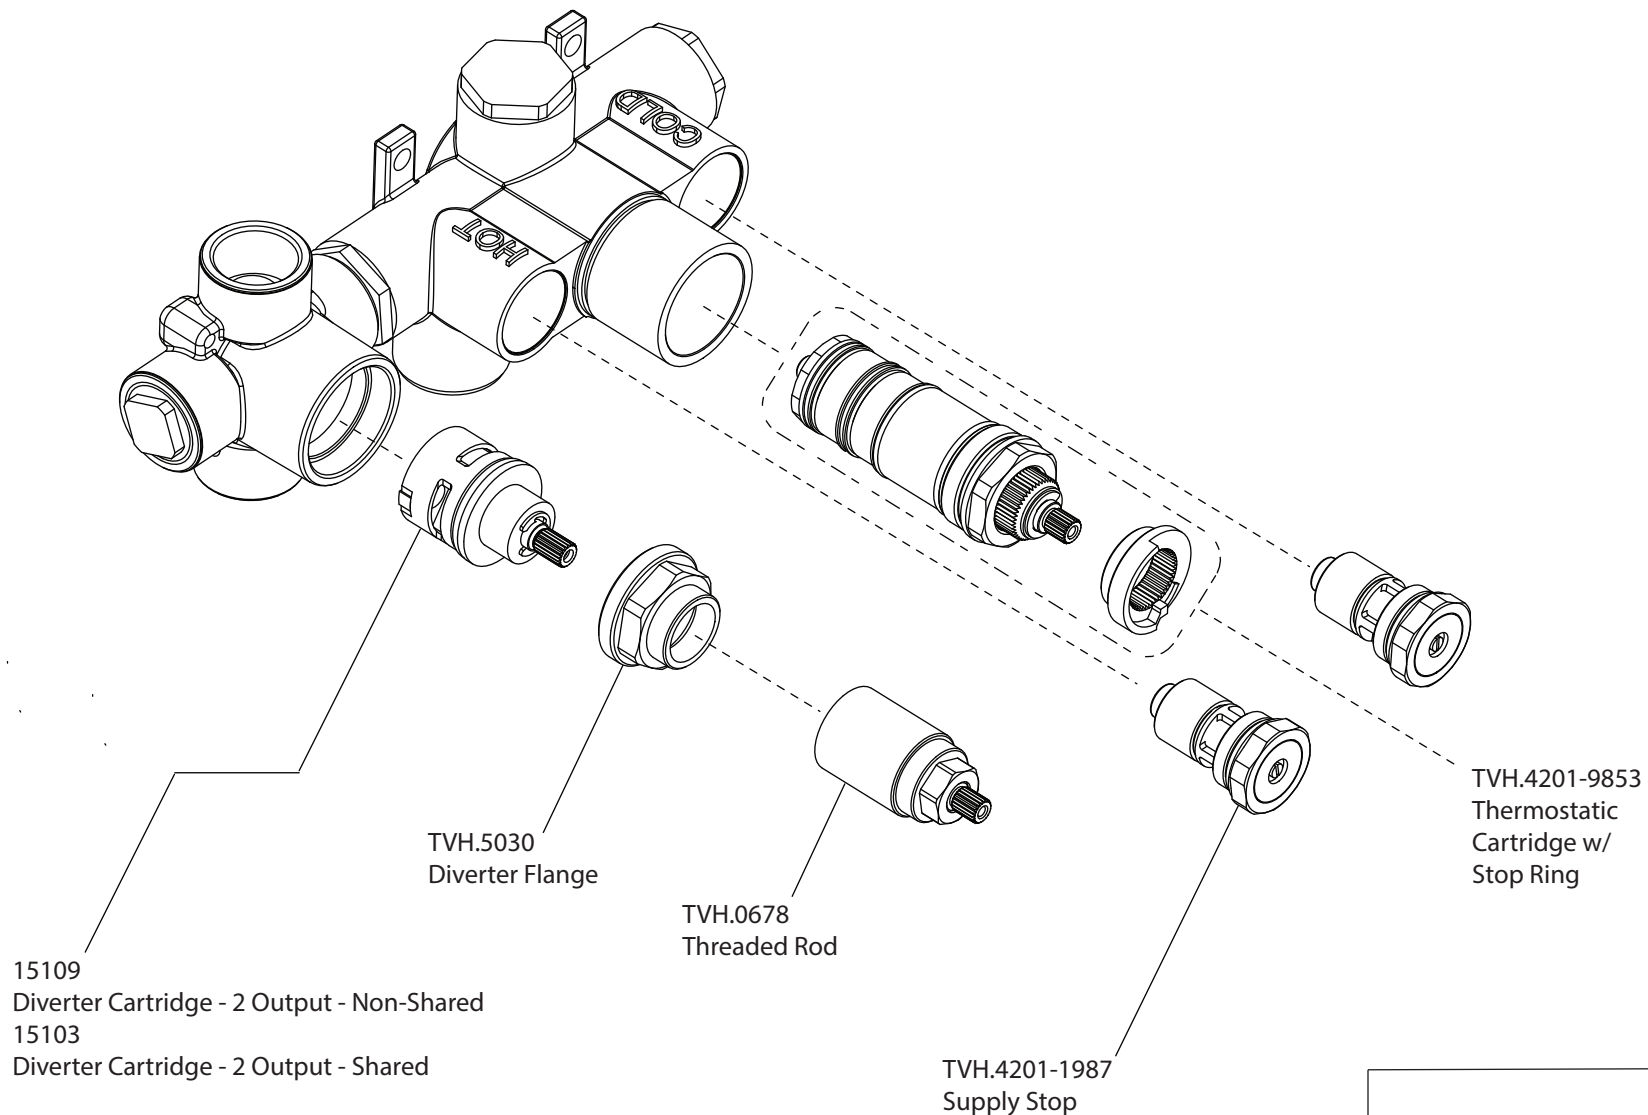

Product Parts Breakdown

isenberg
innovation+design

100.7350

Product Parts Breakdown

▲ Specify Finish

isenberg
innovation+design

HS1002A

Ver 2.53

Product Parts Breakdown

▲ Specify Finish

isenberg
innovation+design

HS1012SA

Ver 2.53

Product Parts Breakdown

isenberg
innovation+design

100.4000VT

Product Parts Breakdown

isenberg
innovation+design

TVH.2717F

Ver 2.53

Product Parts Breakdown

▲ Specify Finish

isenberg
innovation+design

HS1004H

Ver 2.55

Product Parts Breakdown

isenberg
innovation+design

100.601023A

Product Parts Breakdown

▲ Specify Finish

isenberg
innovation+design

SP.150EM