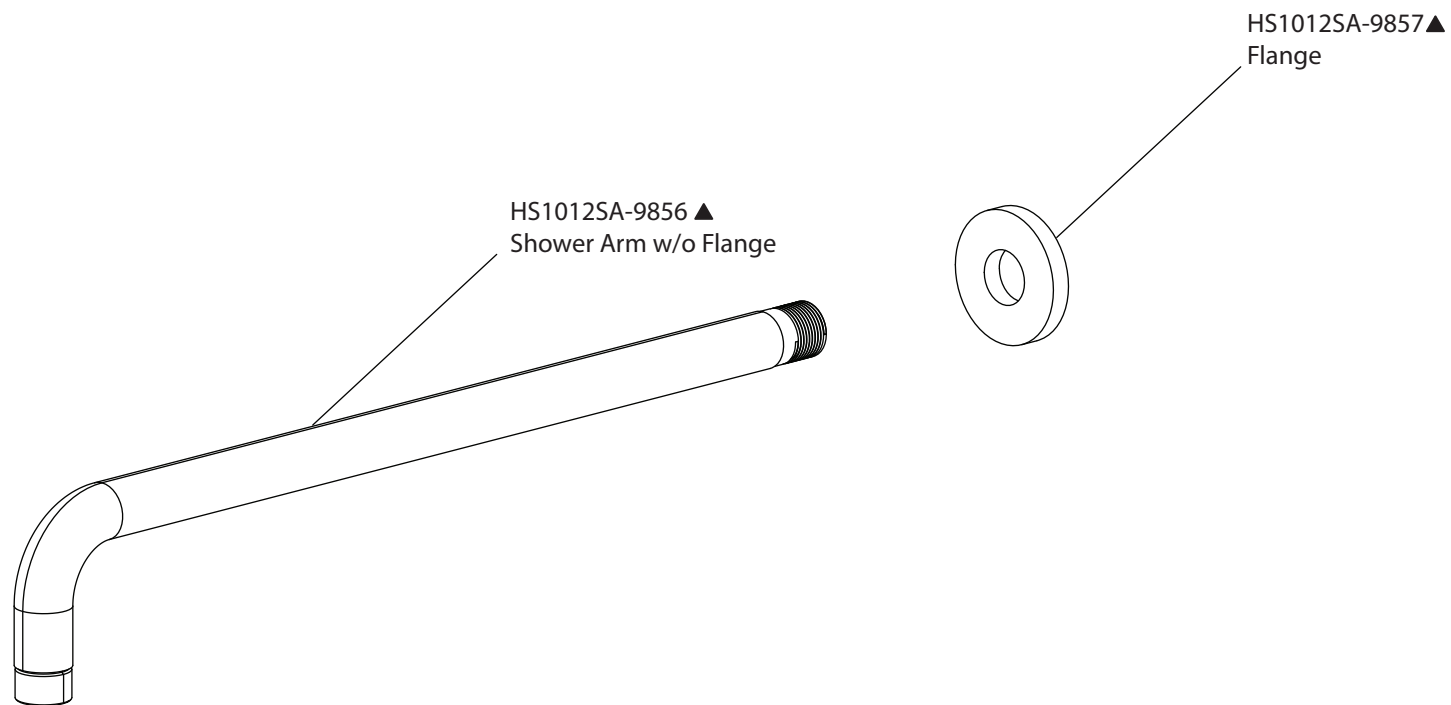

Product Parts Breakdown

isenberg
innovation+design

100.7350

Product Parts Breakdown

▲ Specify Finish

isenberg
innovation+design

HS1002A

Ver 2.53

Product Parts Breakdown

▲ Specify Finish

isenberg
innovation+design

HS1012SA

Ver 2.53

Product Parts Breakdown

isenberg
innovation+design

100.4000VT

Product Parts Breakdown

isenberg
innovation+design

TVH.2717F

Ver 2.53

Product Parts Breakdown

▲ Specify Finish

isenberg
innovation+design

HS1004H

Ver 2.55

Product Parts Breakdown

isenberg
innovation+design

100.601023A

Product Parts Breakdown

▲ Specify Finish

isenberg
innovation+design

SP.150EM