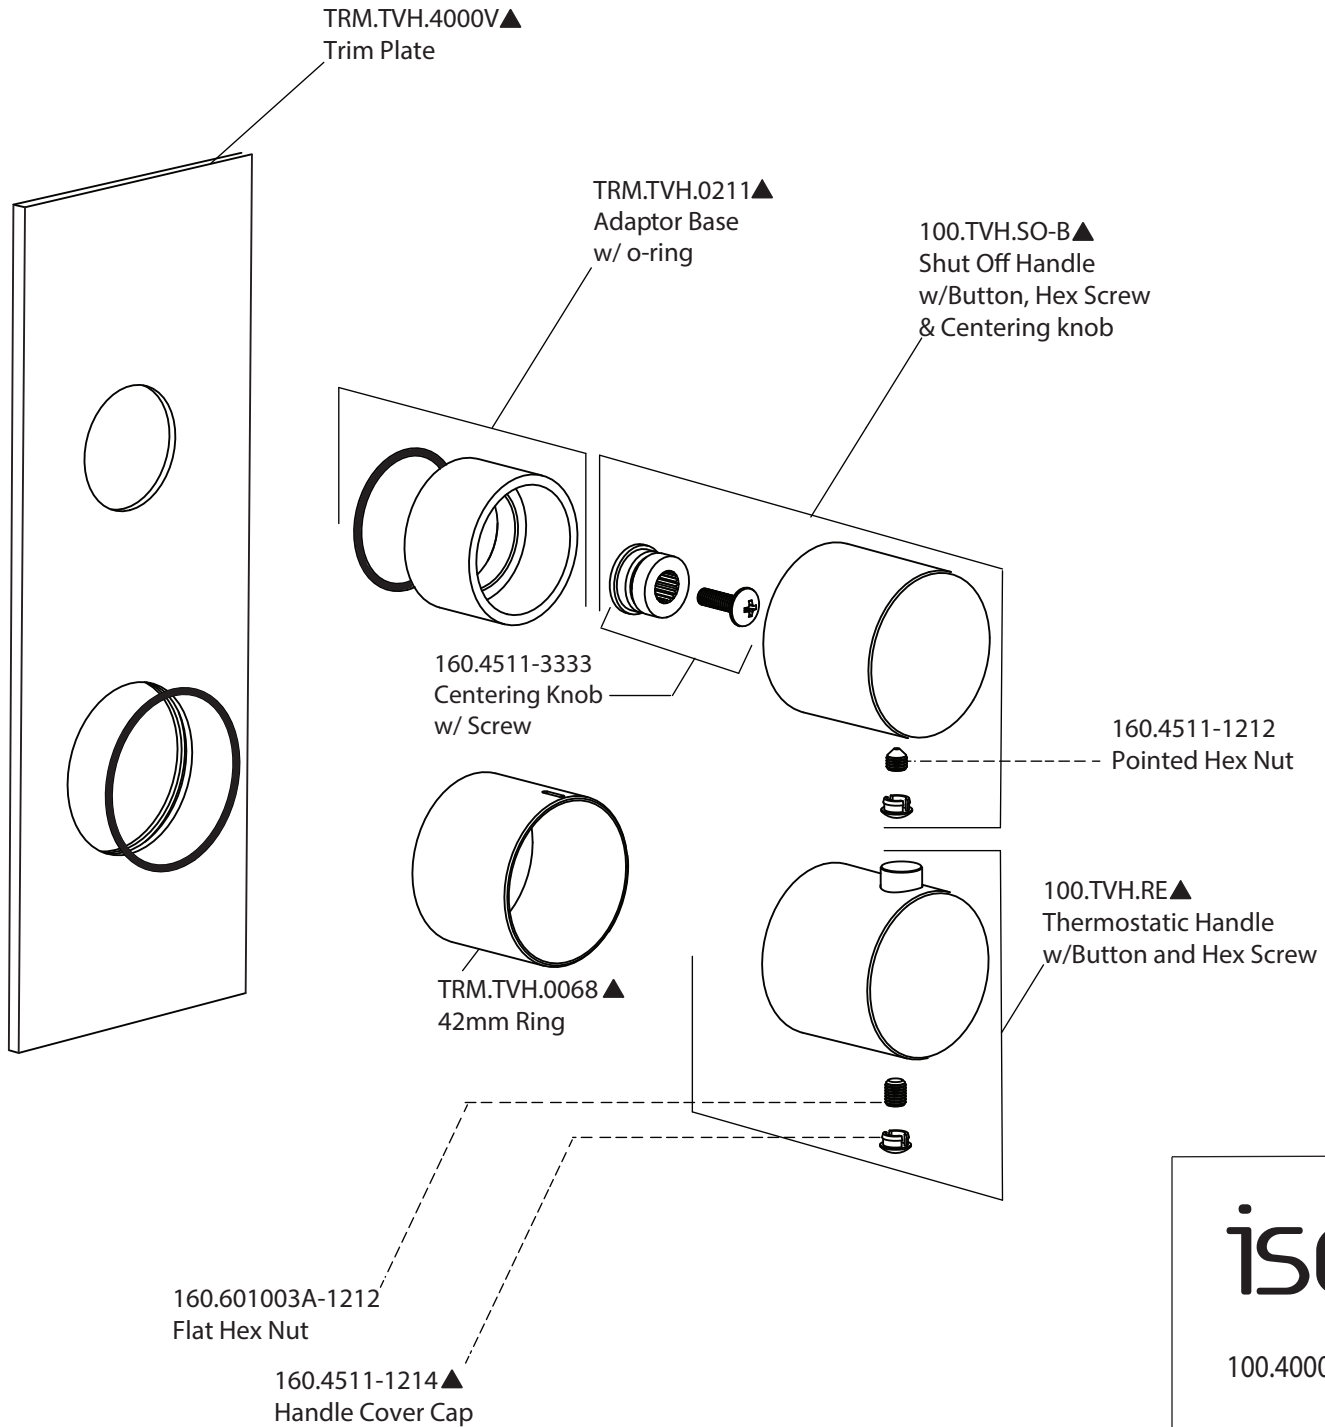

Product Parts Breakdown

isenberg
innovation+design

100.7350

Product Parts Breakdown

▲ Specify Finish

isenberg
innovation+design

HS1002A

Ver 2.53

Product Parts Breakdown

▲ Specify Finish

isenberg
innovation+design

HS1012SA

Ver 2.53

Product Parts Breakdown

isenberg
innovation+design

100.4000VT

Product Parts Breakdown

isenberg
innovation+design

TVH.2717F

Ver 2.53

Product Parts Breakdown

▲ Specify Finish

isenberg
innovation+design

HS1004H

Ver 2.55

Product Parts Breakdown

isenberg
innovation+design

100.601023A

Product Parts Breakdown

▲ Specify Finish

isenberg
innovation+design

SP.150EM