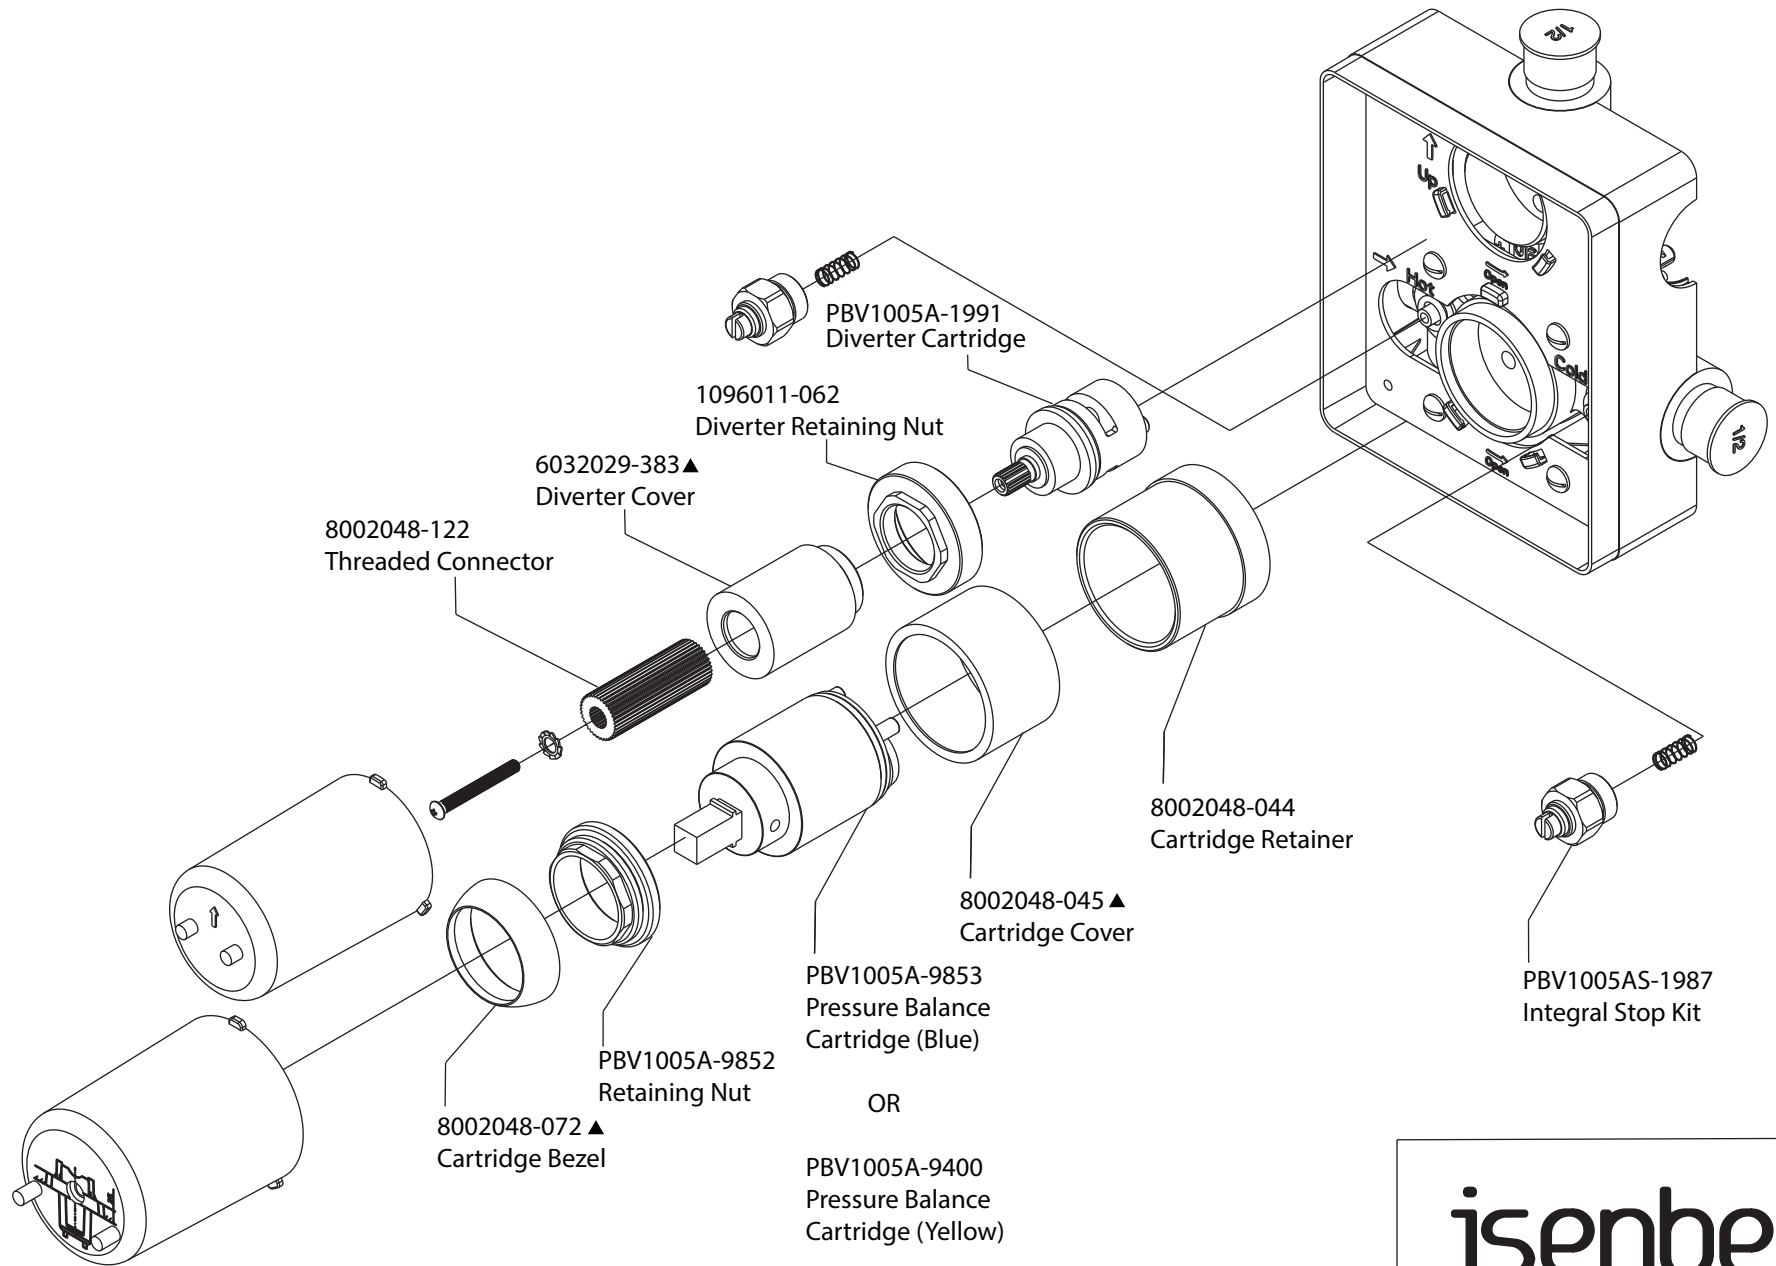

Product Parts Breakdown

isenberg
innovation+design

100.3250

Ver 2.53

Product Parts Breakdown

▲ Specify Finish

isenberg
innovation+design

HSB.6R

Ver 2.53

Product Parts Breakdown

▲ Specify Finish

isenberg
innovation+design

HS1030

Ver 2.53

Product Parts Breakdown

isenberg
innovation+design

UF.2100T

Product Parts Breakdown

isenberg
innovation+design

PBV1005A

Product Parts Breakdown (Obsolete)

Product Parts Breakdown

▲ Specify Finish

isenberg
innovation+design

HS1004H

Ver 2.55

Product Parts Breakdown

▲ Specify Finish

isenberg
innovation+design

HS8008

Ver 2.54

Product Parts Breakdown