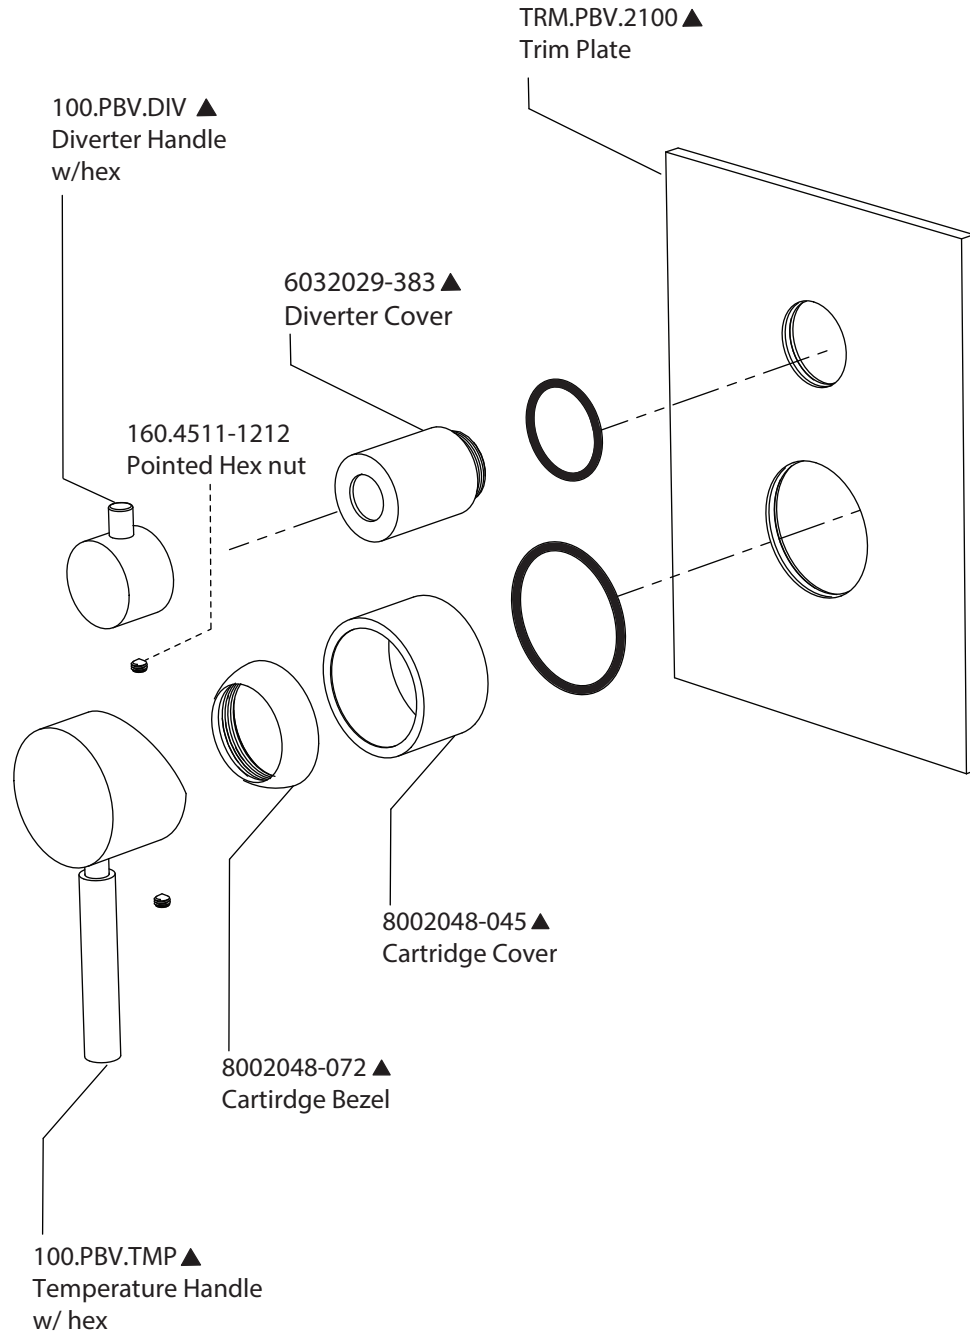

Product Parts Breakdown

isenberg
innovation+design

100.3250

Ver 2.53

Product Parts Breakdown

▲ Specify Finish

isenberg
innovation+design

HSB.6R

Ver 2.53

Product Parts Breakdown

▲ Specify Finish

isenberg
innovation+design

HS1030

Ver 2.53

Product Parts Breakdown

isenberg
innovation+design

UF.2100T

Product Parts Breakdown

isenberg
innovation+design

PBV1005A

Product Parts Breakdown (Obsolete)

Product Parts Breakdown

▲ Specify Finish

isenberg
innovation+design

HS1004H

Ver 2.55

Product Parts Breakdown

▲ Specify Finish

isenberg
innovation+design

HS8008

Ver 2.54

Product Parts Breakdown