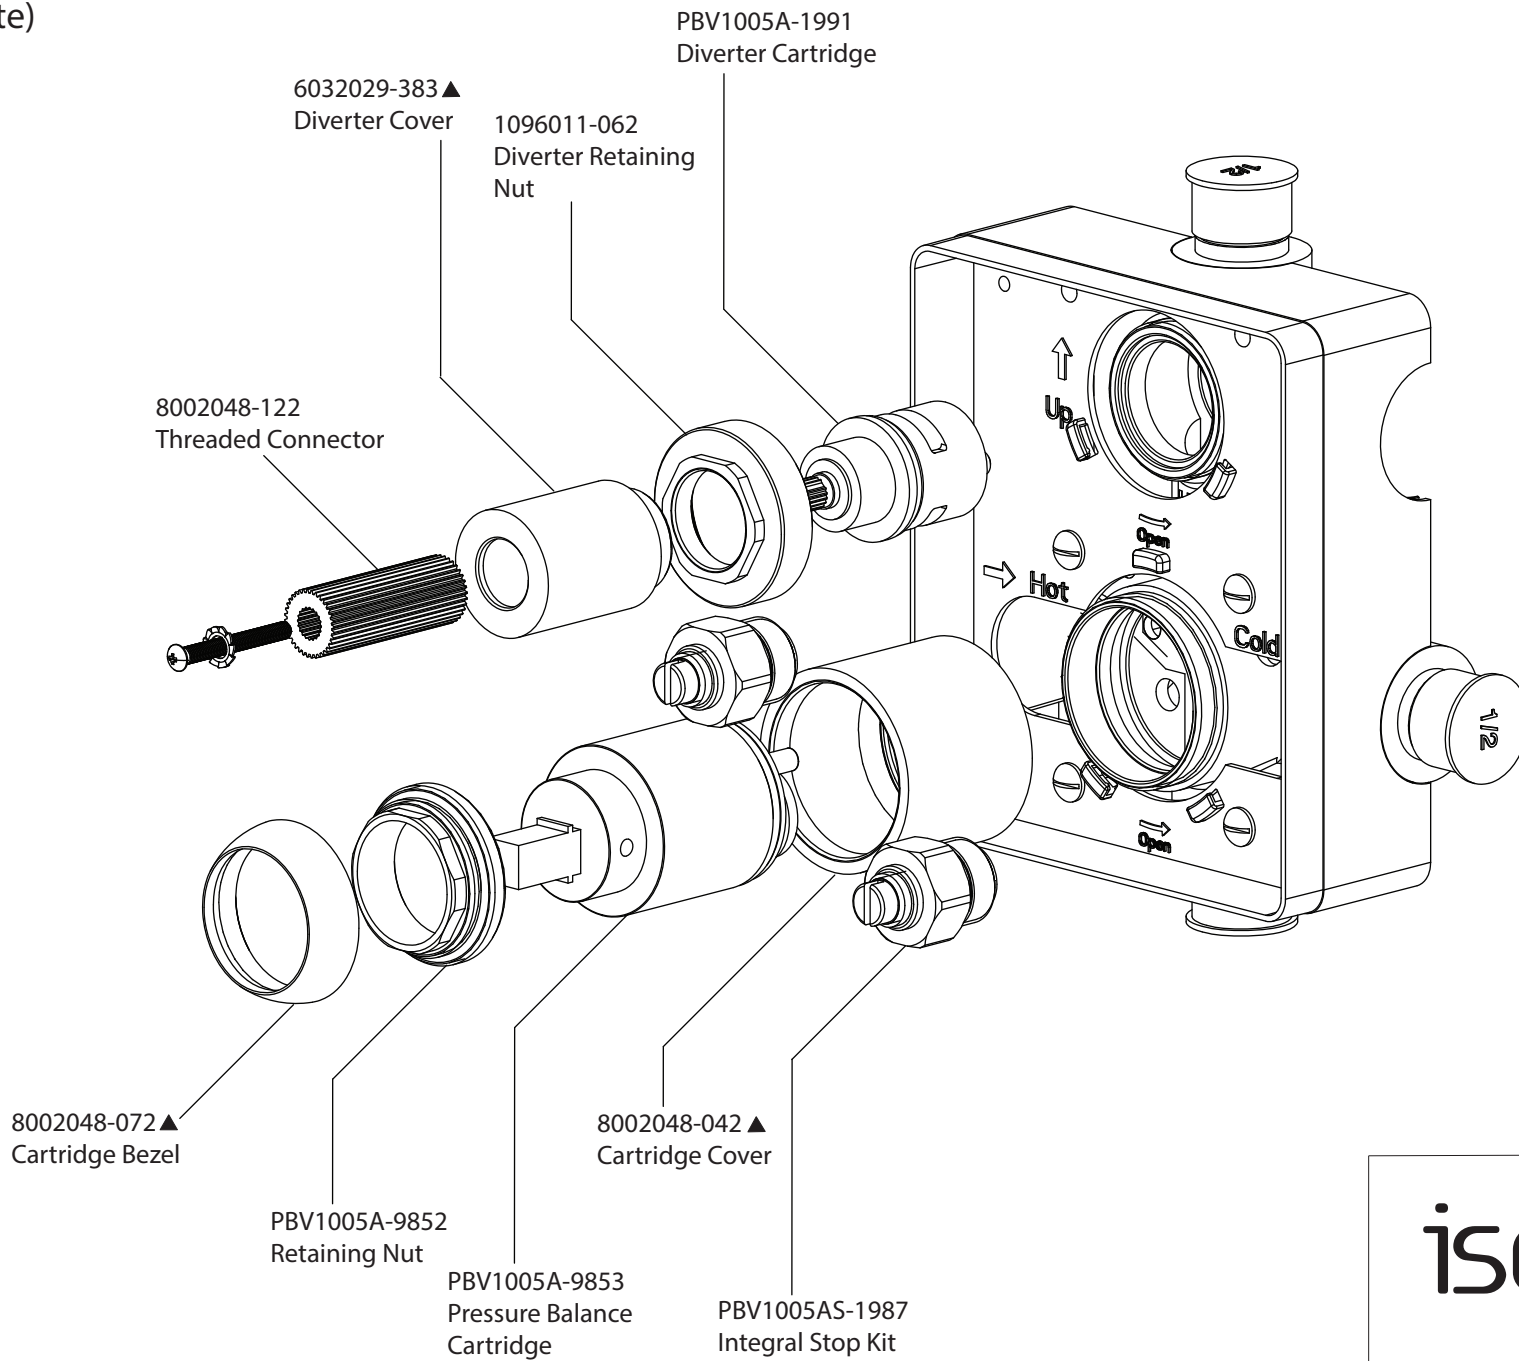

Product Parts Breakdown

isenberg
innovation+design

100.3250

Ver 2.53

Product Parts Breakdown

▲ Specify Finish

isenberg
innovation+design

HSB.6R

Ver 2.53

Product Parts Breakdown

▲ Specify Finish

isenberg
innovation+design

HS1030

Ver 2.53

Product Parts Breakdown

isenberg
innovation+design

UF.2100T

Product Parts Breakdown

isenberg
innovation+design

PBV1005A

Product Parts Breakdown (Obsolete)

Product Parts Breakdown

▲ Specify Finish

isenberg
innovation+design

HS1004H

Ver 2.55

Product Parts Breakdown

▲ Specify Finish

isenberg
innovation+design

HS8008

Ver 2.54

Product Parts Breakdown